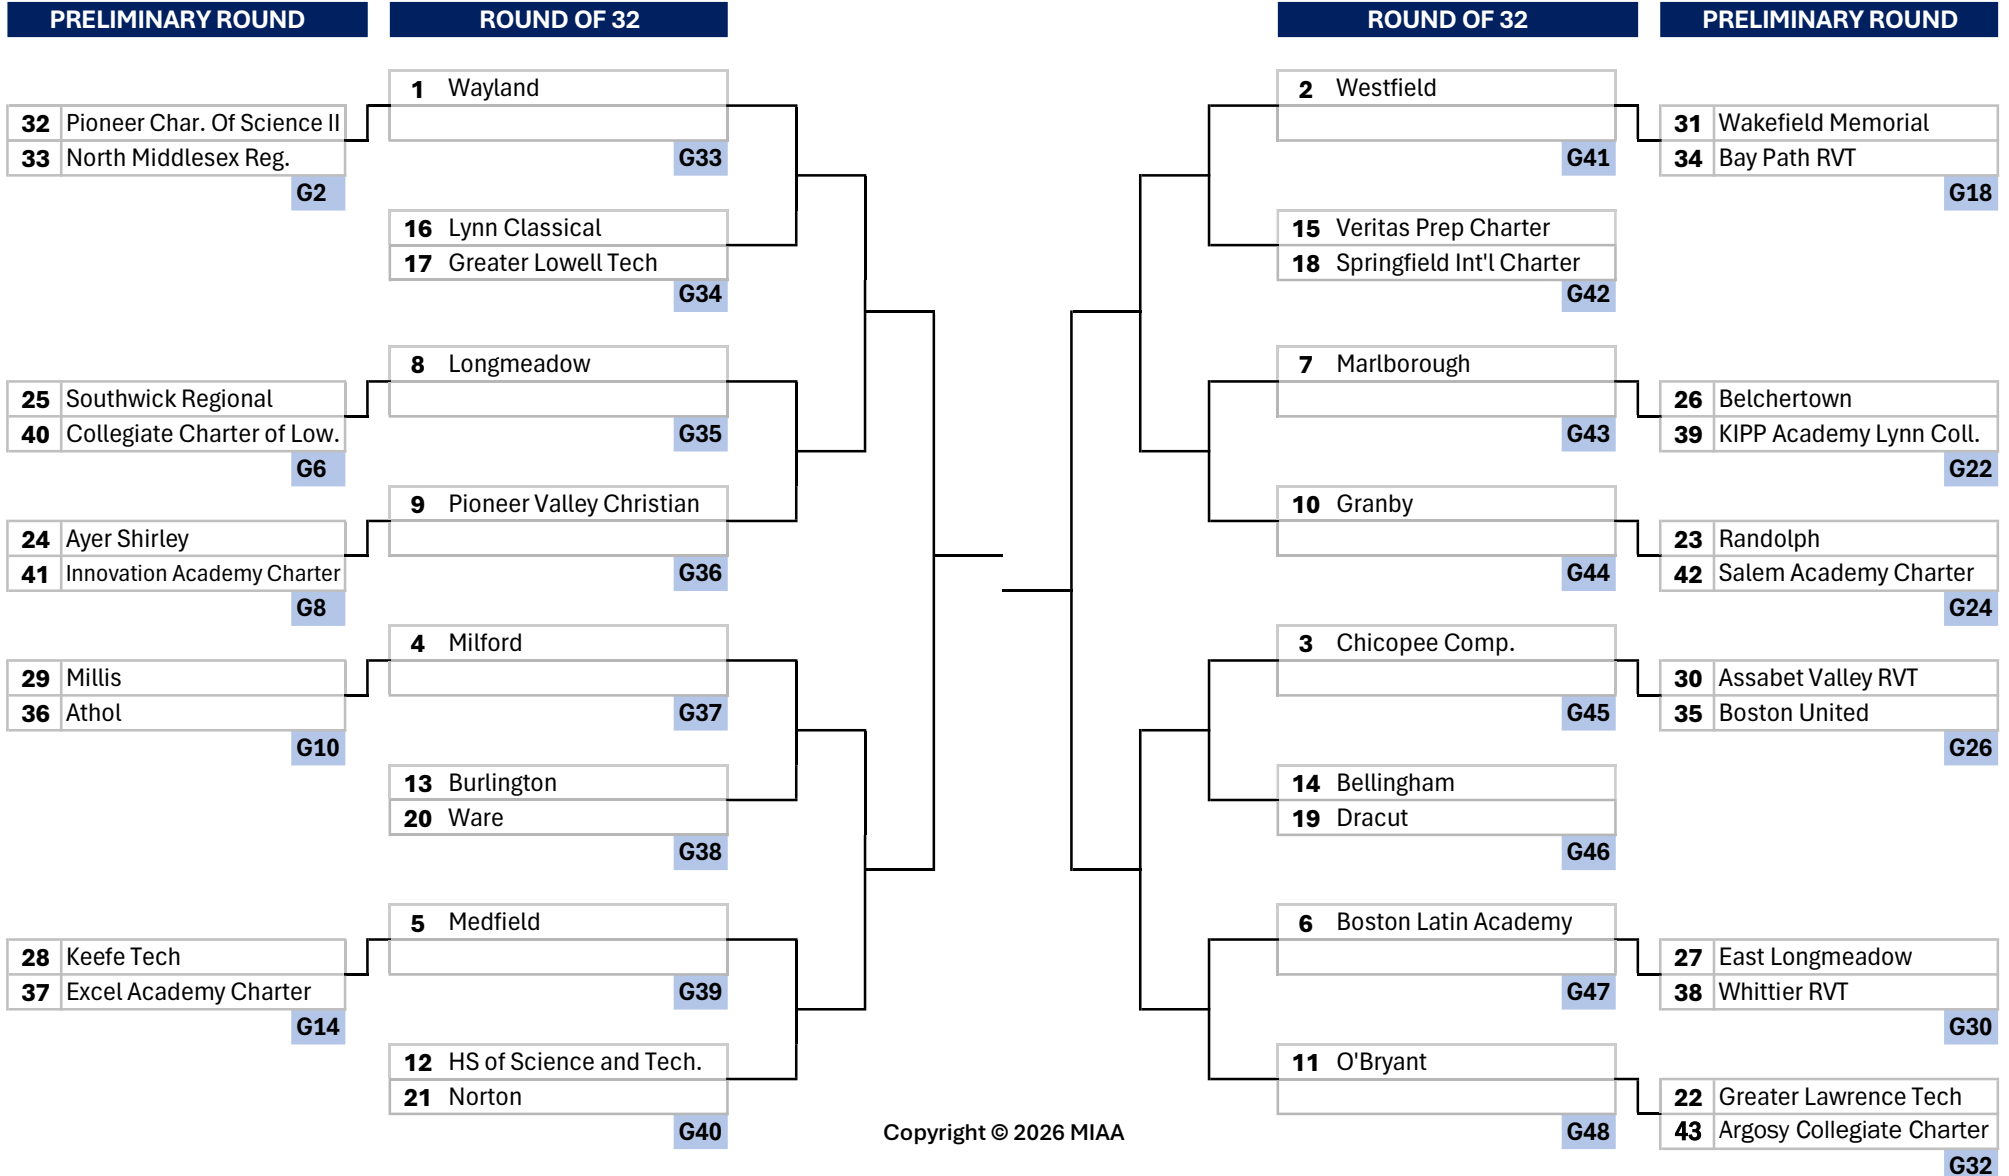

MIAA SPRING VOLLEYBALL 2026 DIVISION 2 TOURNAMENT

MIAA SPRING VOLLEYBALL 2026 DIVISION 2 TOURNAMENT SEEDS, RECORDS

SEED	SCHOOL	W	L	SEED	SCHOOL	W	L
1	Wayland	18	2	33	North Middlesex Reg.	10	9
2	Westfield	18	4	34	Bay Path RVT	14	6
3	Chicopee Comp.	15	4	35	Boston United	9	7
4	Milford	12	7	36	Athol	10	9
5	Medfield	16	4	37	Excel Academy Charter	11	7
6	Boston Latin Academy	11	10	38	Whittier RVT	11	9
7	Marlborough	16	5	39	KIPP Academy Lynn Coll.	10	10
8	Longmeadow	14	7	40	Collegiate Charter of Low.	13	6
9	Pioneer Valley Christian	16	4	41	Innovation Academy Charter	10	8
10	Granby	14	6	42	Salem Academy Charter	9	9
11	O'Bryant	11	8	43	Argosy Collegiate Charter	6	5
12	HS of Science and Tech.	15	4				
13	Burlington	11	9				
14	Bellingham	11	7				
15	Veritas Prep Charter	16	4				
16	Lynn Classical	13	7				
17	Greater Lowell Tech	15	5				
18	Springfield Int'l Charter	13	7				
19	Dracut	9	9				
20	Ware	17	3				
21	Norton	13	5				
22	Greater Lawrence Tech	14	6				
23	Randolph	12	6				
24	Ayer Shirley	15	4				
25	Southwick Regional	9	11				
26	Belchertown	10	11				
27	East Longmeadow	5	14				
28	Keefe Tech	13	7				
29	Millis	6	12				
30	Assabet Valley RVT	10	7				
31	Wakefield Memorial	5	15				
32	Pioneer Char. Of Science II	17	1				