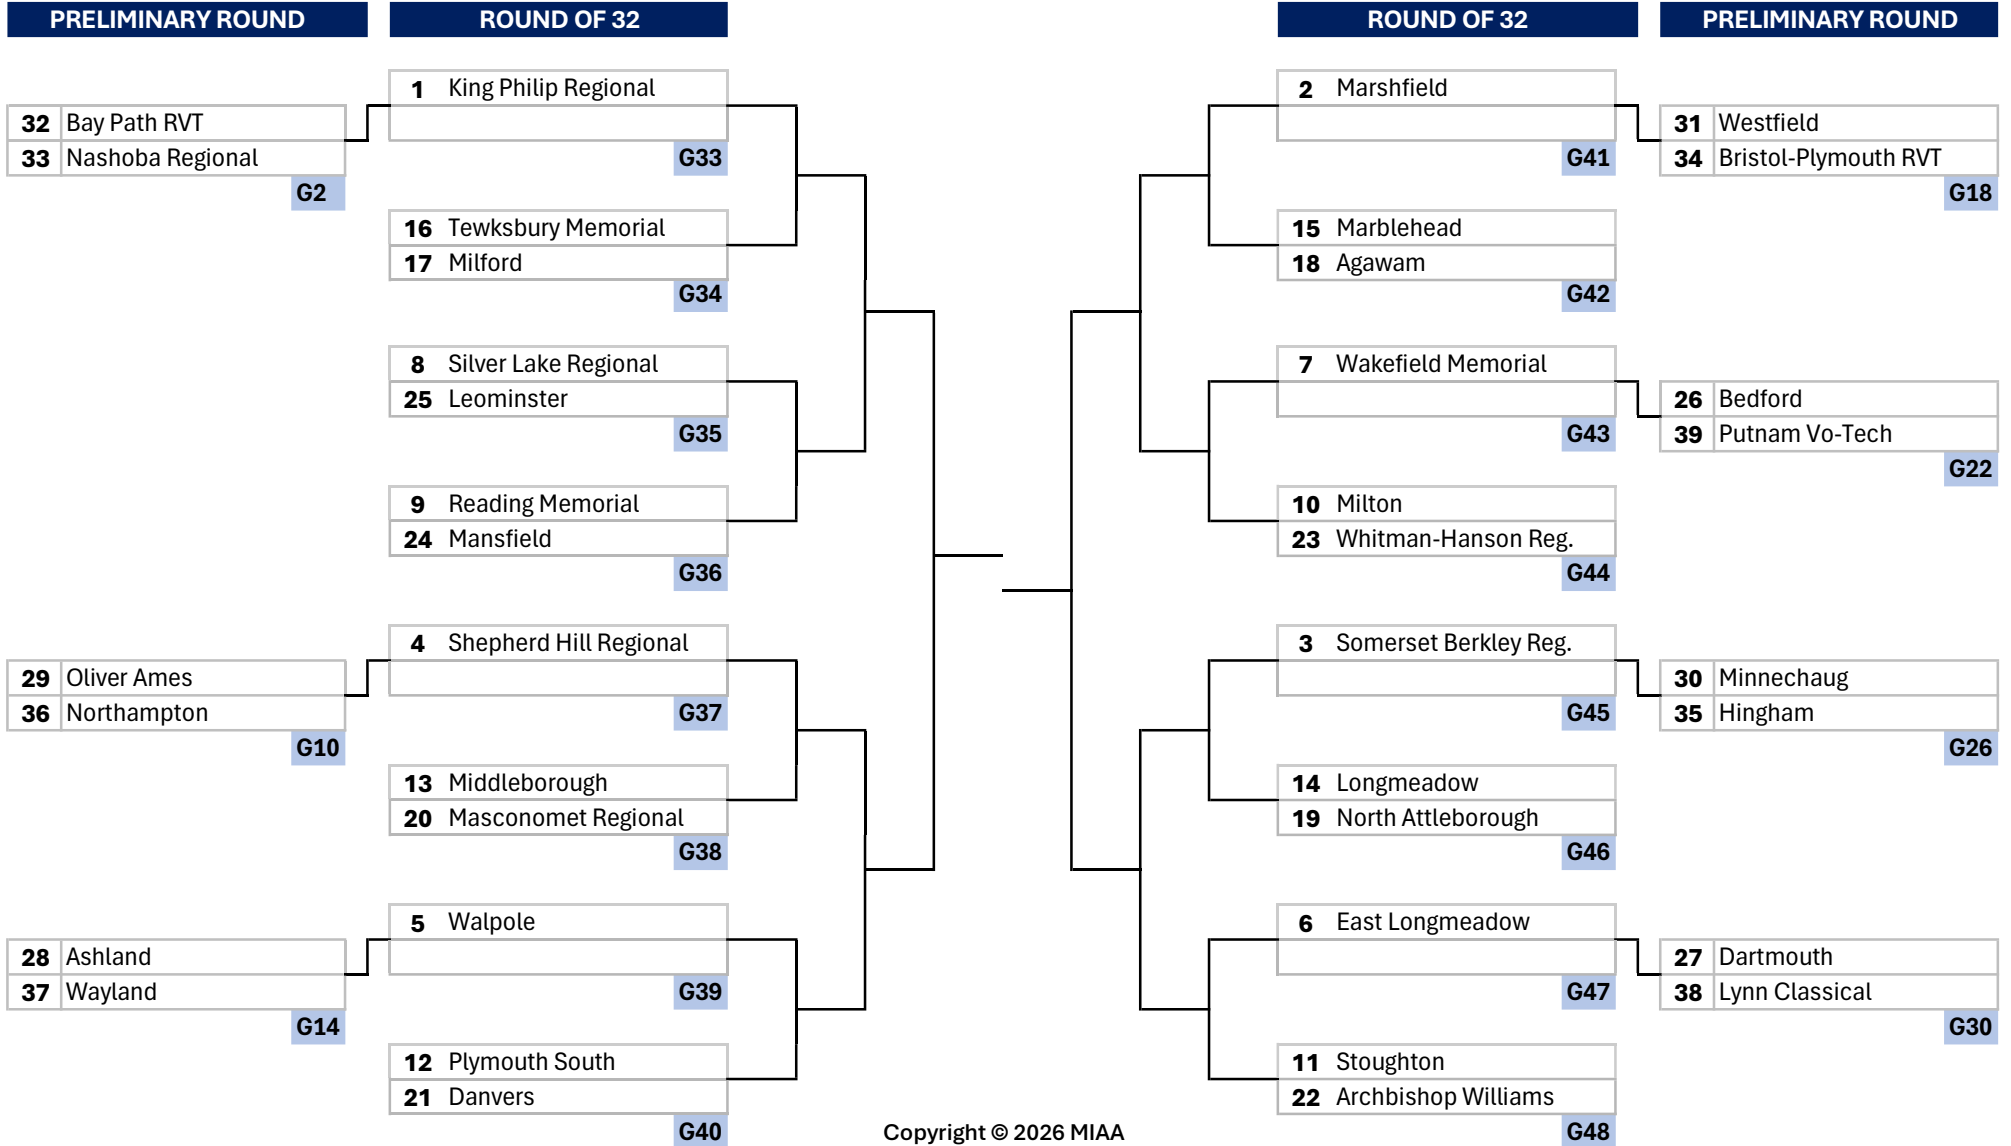

MIAA SOFTBALL 2026 DIVISION 2 TOURNAMENT

MIAA SOFTBALL 2026 DIVISION 2 TOURNAMENT SEEDS, RECORDS

SEED	SCHOOL	W	L	SEED	SCHOOL	W	L
1	King Philip Regional	17	5	33	Nashoba Regional	11	7
2	Marshfield	18	2	34	Bristol-Plymouth RVT	13	6
3	Somerset Berkley Reg.	14	6	35	Hingham	11	11
4	Shepherd Hill Regional	16	4	36	Northampton	11	9
5	Walpole	13	5	37	Wayland	10	9
6	East Longmeadow	14	5	38	Lynn Classical	13	7
7	Wakefield Memorial	15	5	39	Putnam Vo-Tech	8	8
8	Silver Lake Regional	15	3				
9	Reading Memorial	15	5				
10	Milton	15	5				
11	Stoughton	12	8				
12	Plymouth South	14	4				
13	Middleborough	12	6				
14	Longmeadow	14	6				
15	Marblehead	12	8				
16	Tewksbury Memorial	11	9				
17	Milford	9	11				
18	Agawam	13	6				
19	North Attleborough	8	11				
20	Masconomet Regional	14	6				
21	Danvers	13	7				
22	Archbishop Williams	14	7				
23	Whitman-Hanson Reg.	9	10				
24	Mansfield	7	13				
25	Leominster	8	10				
26	Bedford	15	4				
27	Dartmouth	11	8				
28	Ashland	15	5				
29	Oliver Ames	8	12				
30	Minnechaug	12	8				
31	Westfield	9	11				
32	Bay Path RVT	8	12				