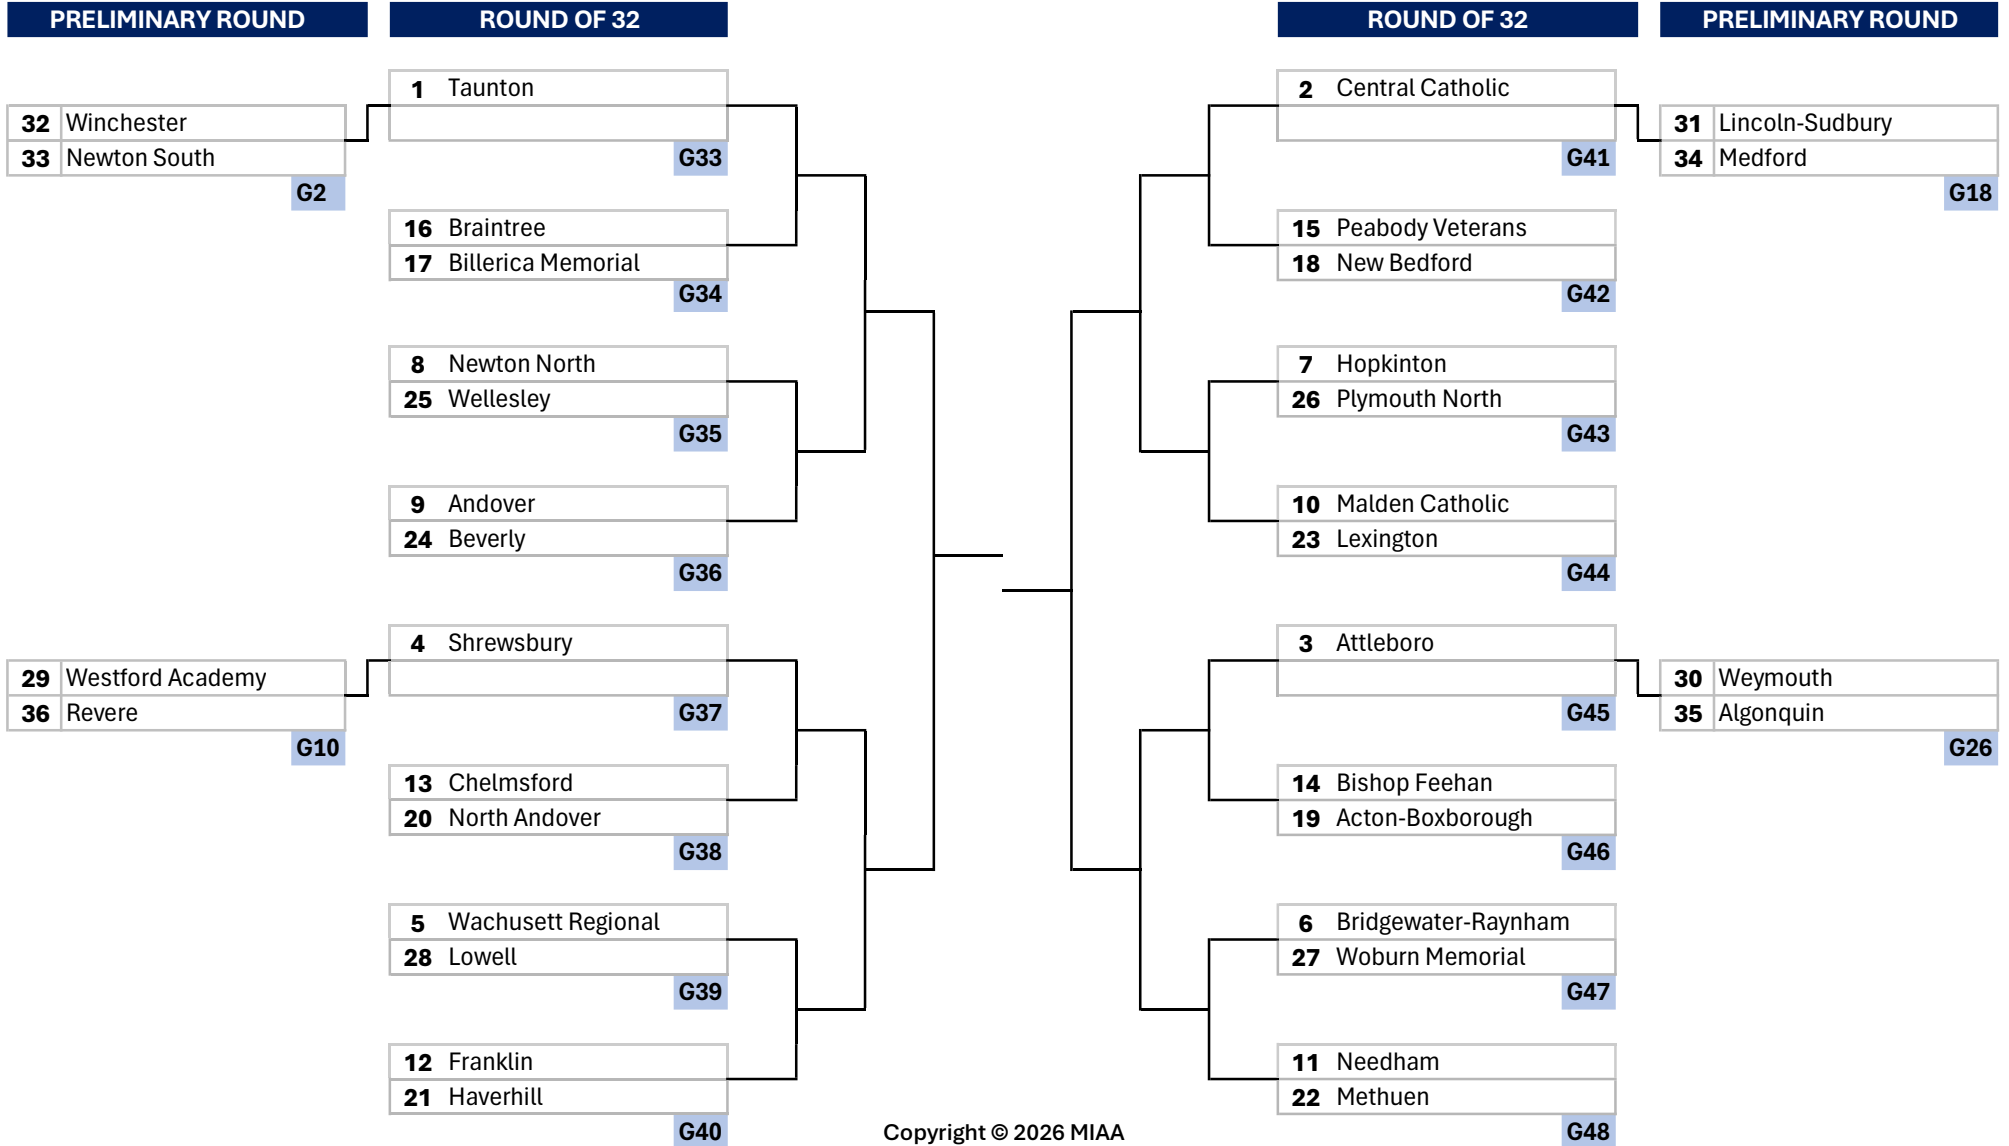

# MIAA SOFTBALL 2026 DIVISION 1 TOURNAMENT

# MIAA SOFTBALL 2026 DIVISION 1 TOURNAMENT SEEDS, RECORDS

SEED	SCHOOL	W	L	SEED	SCHOOL	W	L
1	Taunton	19	1	33	Newton South	11	8
2	Central Catholic	19	0	34	Medford	16	5
3	Attleboro	14	6	35	Algonquin	10	8
4	Shrewsbury	16	4	36	Revere	14	5
5	Wachusett Regional	13	7				
6	Bridgewater-Raynham	12	7				
7	Hopkinton	17	3				
8	Newton North	16	4				
9	Andover	15	5				
10	Malden Catholic	17	3				
11	Needham	14	2				
12	Franklin	9	11				
13	Chelmsford	14	6				
14	Bishop Feehan	6	14				
15	Peabody Veterans	12	4				
16	Braintree	12	8				
17	Billerica Memorial	13	7				
18	New Bedford	13	5				
19	Acton-Boxborough	13	3				
20	North Andover	11	9				
21	Haverhill	10	10				
22	Methuen	10	10				
23	Lexington	12	8				
24	Beverly	10	10				
25	Wellesley	10	8				
26	Plymouth North	9	11				
27	Woburn Memorial	10	10				
28	Lowell	10	10				
29	Westford Academy	8	9				
30	Weymouth	7	11				
31	Lincoln-Sudbury	9	11				
32	Winchester	10	10				