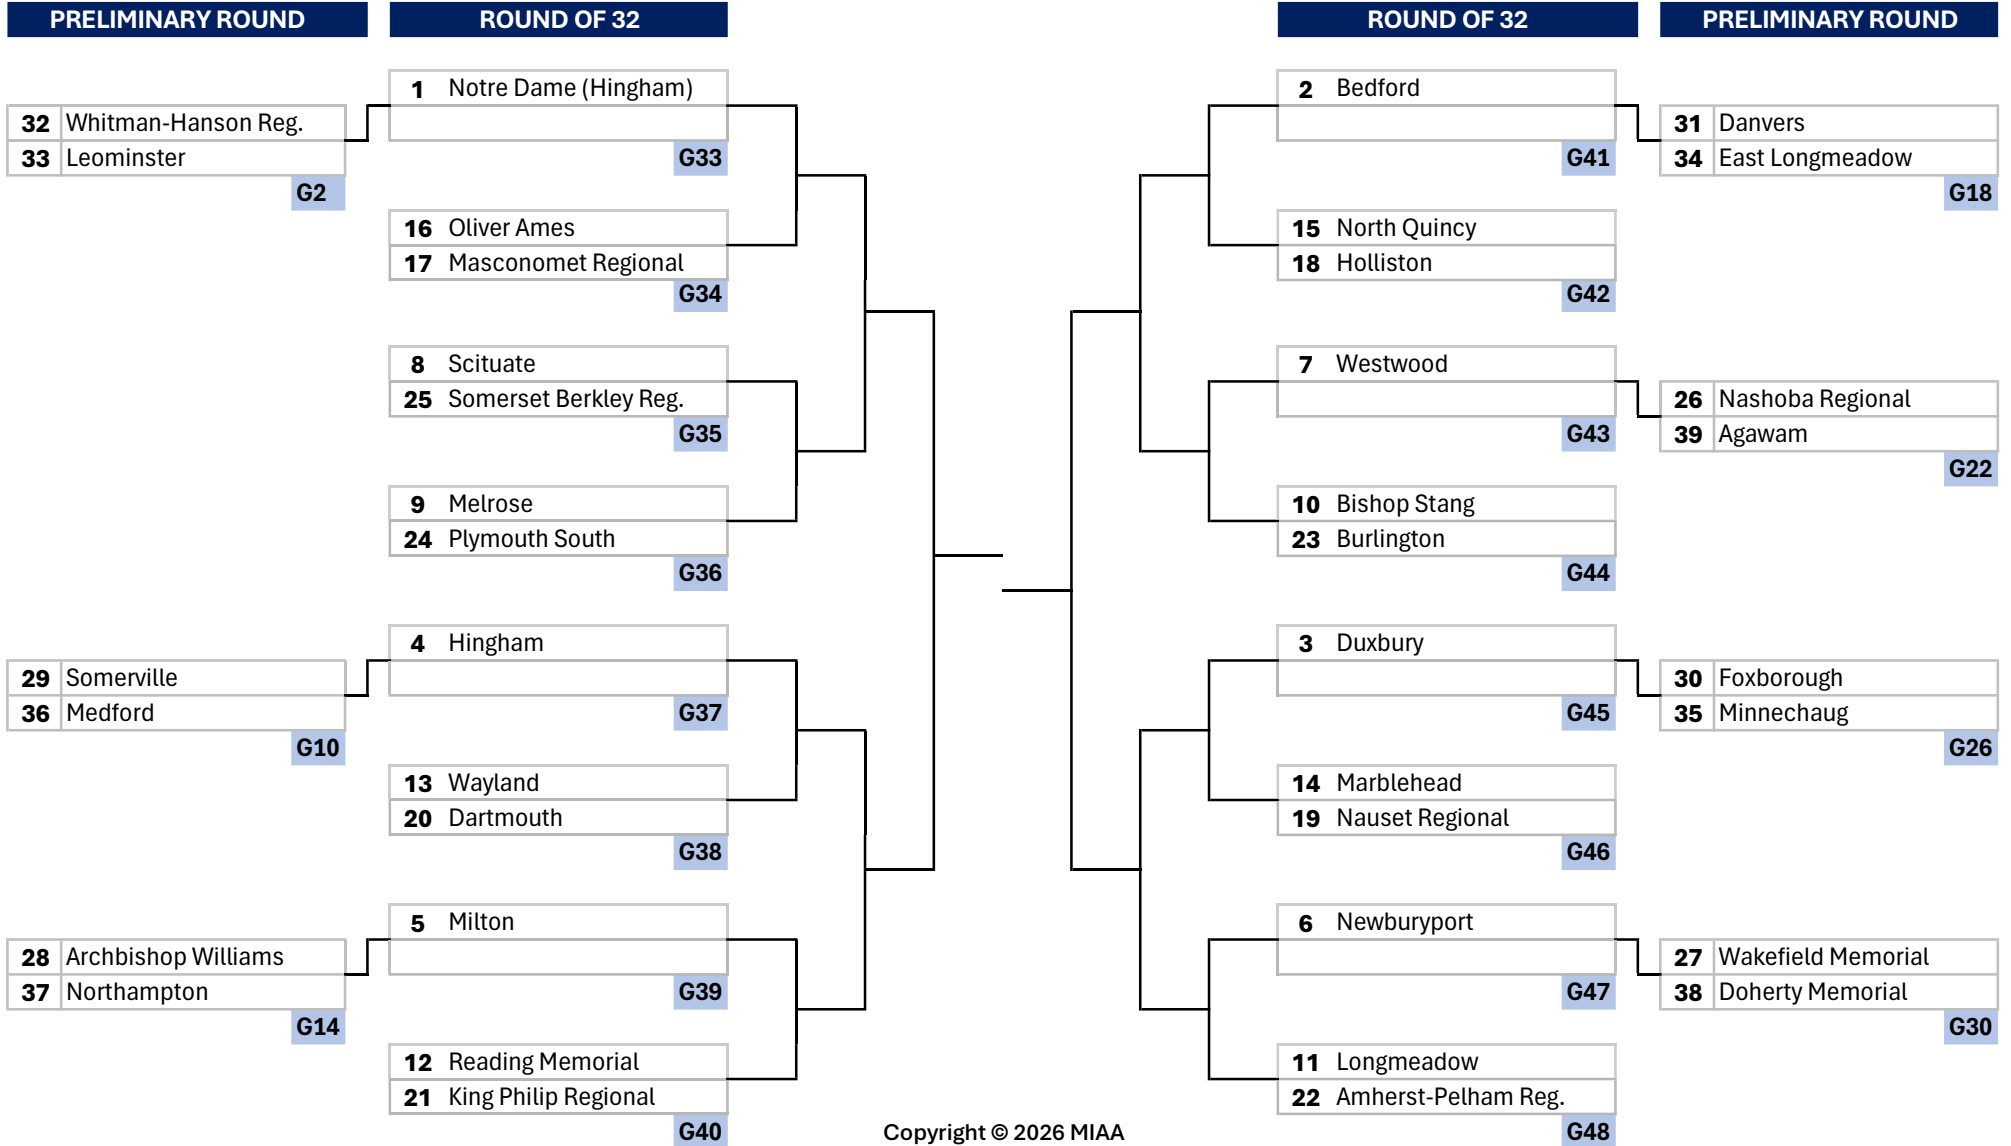

# MIAA GIRLS TENNIS 2026 DIVISION 2 TOURNAMENT

# MIAA GIRLS TENNIS 2026 DIVISION 2 TOURNAMENT SEEDS, RECORDS

SEED	SCHOOL	W	L	SEED	SCHOOL	W	L
1	Notre Dame (Hingham)	14	1	33	Leominster	11	5
2	Bedford	12	3	34	East Longmeadow	7	7
3	Duxbury	16	2	35	Minnechaug	10	8
4	Hingham	16	3	36	Medford	10	3
5	Milton	10	2	37	Northampton	10	6
6	Newburyport	12	4	38	Doherty Memorial	11	5
7	Westwood	13	3	39	Agawam	7	7
8	Scituate	14	3				
9	Melrose	12	5				
10	Bishop Stang	16	0				
11	Longmeadow	15	3				
12	Reading Memorial	7	9				
13	Wayland	6	7				
14	Marblehead	11	6				
15	North Quincy	13	5				
16	Oliver Ames	13	3				
17	Masconomet Regional	8	6				
18	Holliston	9	7				
19	Nauset Regional	8	8				
20	Dartmouth	12	5				
21	King Philip Regional	13	5				
22	Amherst-Pelham Reg.	11	3				
23	Burlington	5	12				
24	Plymouth South	9	9				
25	Somerset Berkley Reg.	12	6				
26	Nashoba Regional	12	4				
27	Wakefield Memorial	3	13				
28	Archbishop Williams	6	8				
29	Somerville	14	2				
30	Foxborough	10	7				
31	Danvers	7	9				
32	Whitman-Hanson Reg.	4	12				