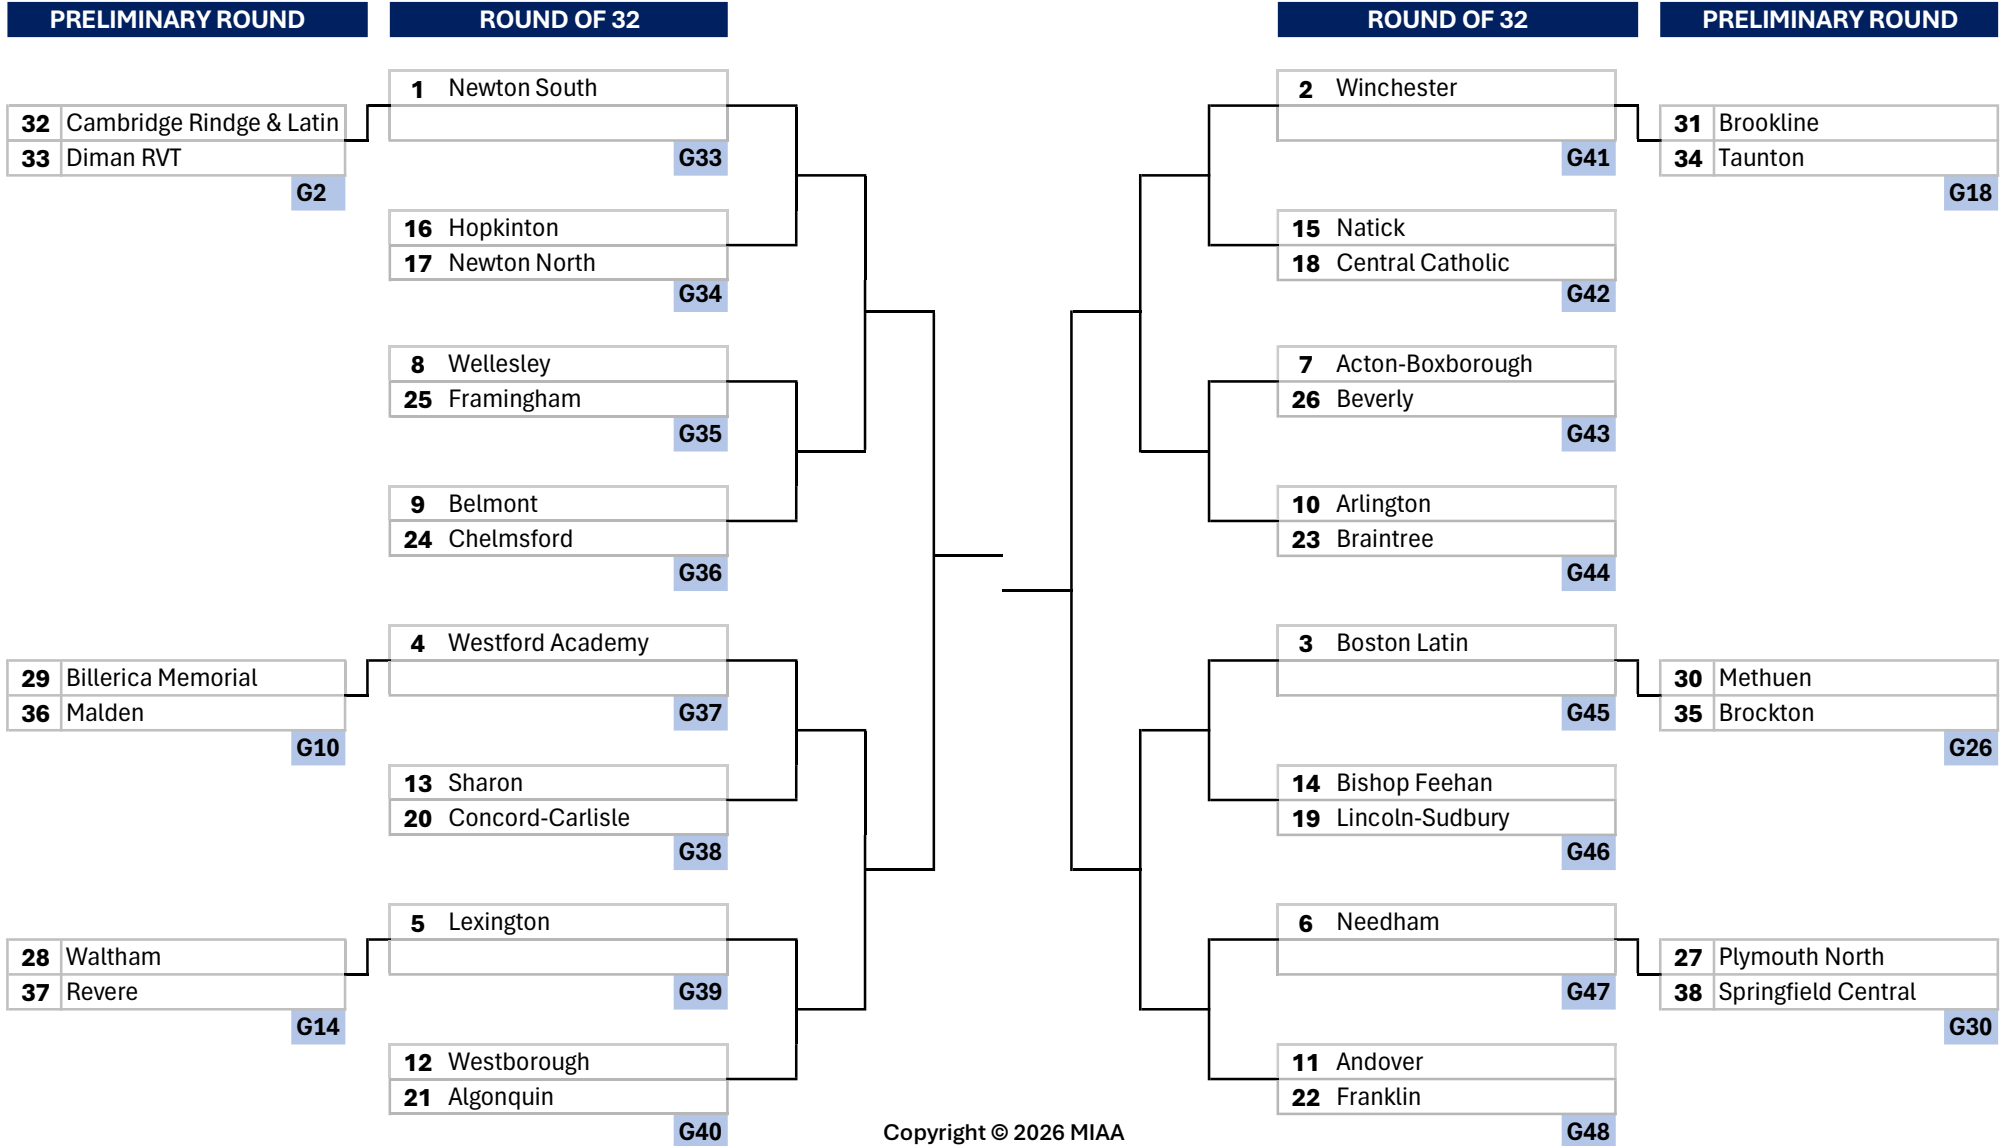

MIAA GIRLS TENNIS 2026 DIVISION 1 TOURNAMENT

MIAA GIRLS TENNIS 2026 DIVISION 1 TOURNAMENT SEEDS, RECORDS

SEED	SCHOOL	W	L	SEED	SCHOOL	W	L
1	Newton South	13	1	33	Diman RVT	12	1
2	Winchester	19	0	34	Taunton	13	7
3	Boston Latin	14	1	35	Brockton	10	2
4	Westford Academy	13	2	36	Malden	8	5
5	Lexington	16	2	37	Revere	7	7
6	Needham	15	0	38	Springfield Central	8	4
7	Acton-Boxborough	10	4				
8	Wellesley	15	3				
9	Belmont	11	7				
10	Arlington	13	7				
11	Andover	14	1				
12	Westborough	12	4				
13	Sharon	18	3				
14	Bishop Feehan	8	6				
15	Natick	10	6				
16	Hopkinton	15	3				
17	Newton North	9	7				
18	Central Catholic	10	2				
19	Lincoln-Sudbury	4	11				
20	Concord-Carlisle	4	12				
21	Algonquin	11	5				
22	Franklin	14	4				
23	Braintree	8	8				
24	Chelmsford	13	4				
25	Framingham	6	9				
26	Beverly	11	5				
27	Plymouth North	10	9				
28	Waltham	2	10				
29	Billerica Memorial	11	5				
30	Methuen	10	5				
31	Brookline	2	14				
32	Cambridge Rindge & Latin	2	14				