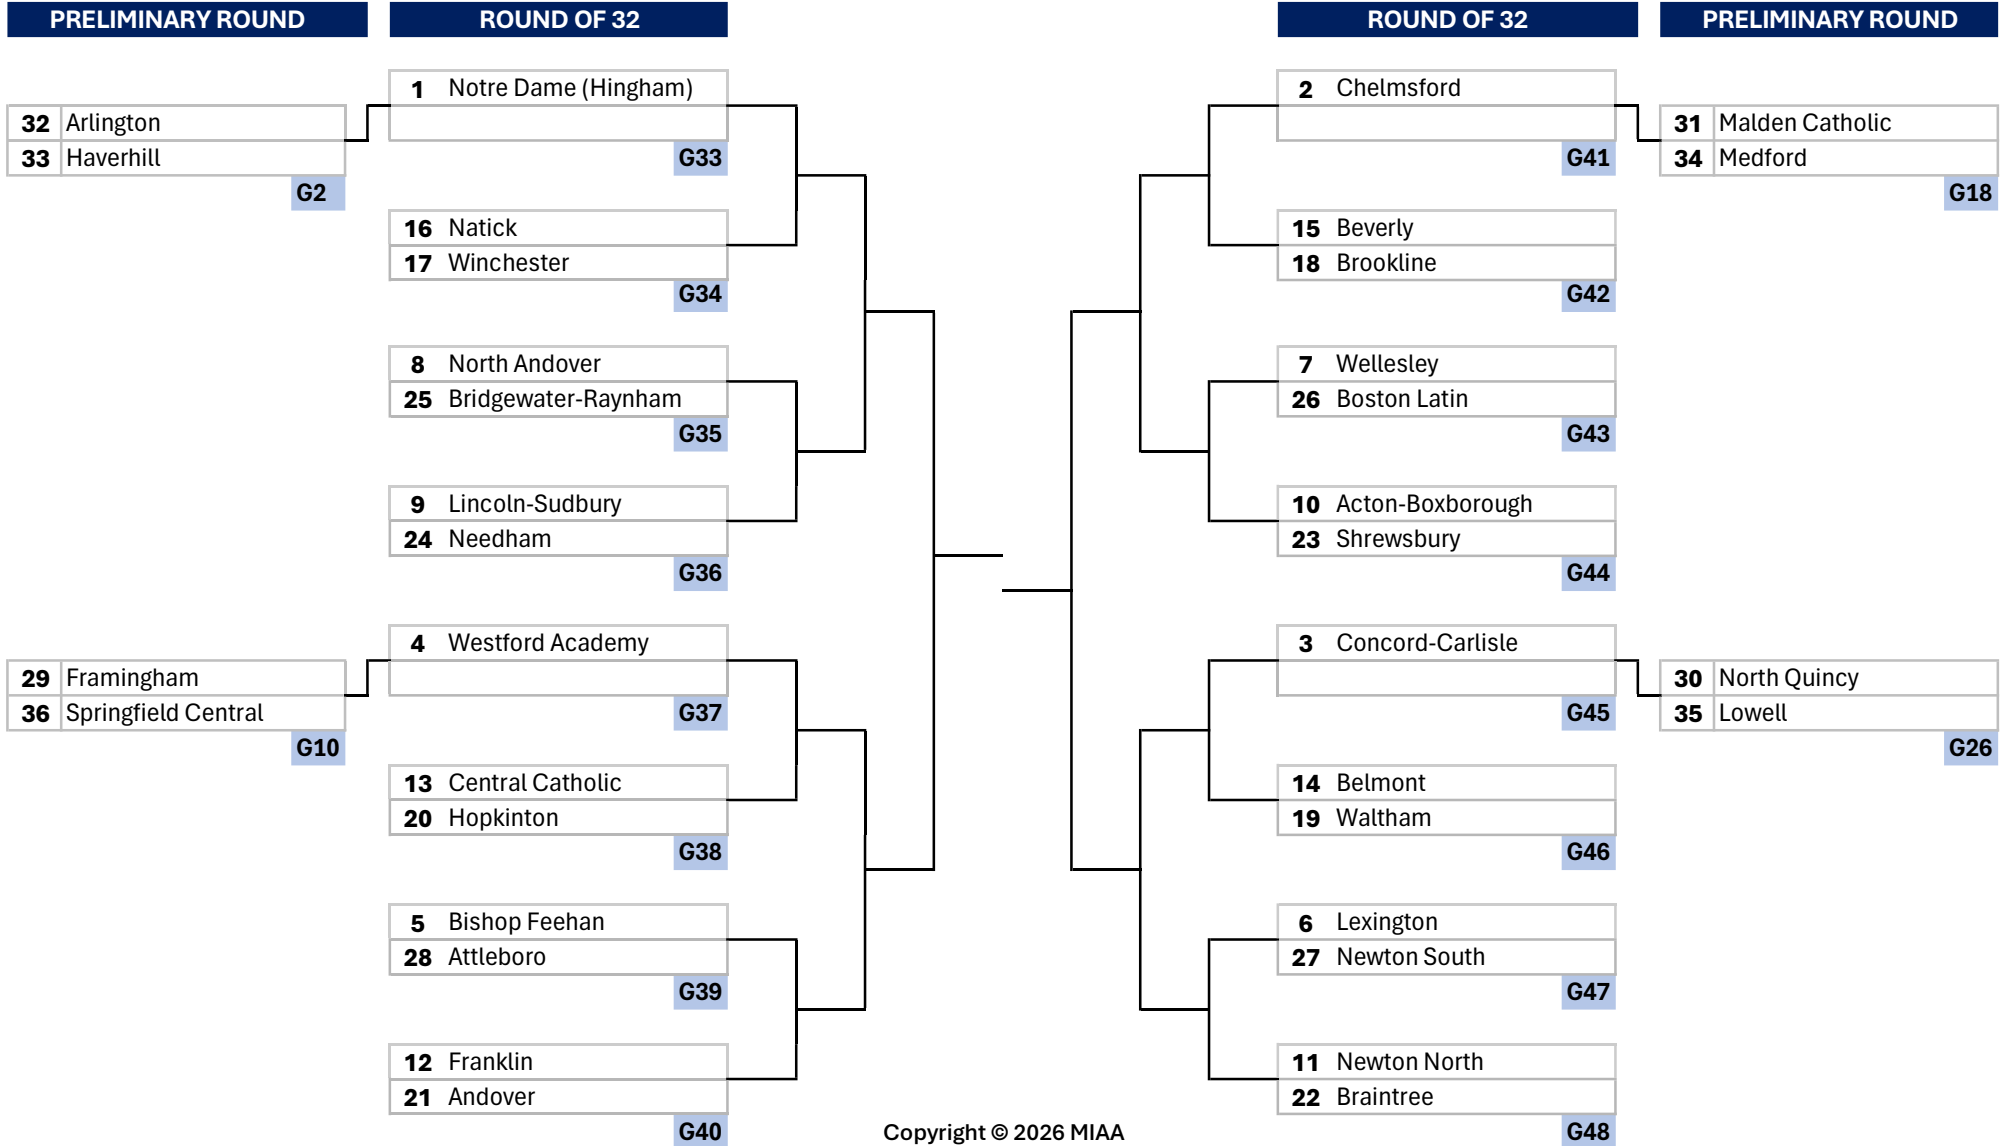

MIAA GIRLS LACROSSE 2026 DIVISION 1 TOURNAMENT

MIAA GIRLS LACROSSE 2026 DIVISION 1 TOURNAMENT SEEDS, RECORDS

SEED	SCHOOL	W	L	SEED	SCHOOL	W	L
1	Notre Dame (Hingham)	17	1	33	Haverhill	10	4
2	Chelmsford	14	4	34	Medford	11	8
3	Concord-Carlisle	15	3	35	Lowell	9	9
4	Westford Academy	14	4	36	Springfield Central	7	6
5	Bishop Feehan	15	3				
6	Lexington	17	1				
7	Wellesley	12	6				
8	North Andover	13	5				
9	Lincoln-Sudbury	10	8				
10	Acton-Boxborough	11	7				
11	Newton North	14	3				
12	Franklin	17	1				
13	Central Catholic	8	10				
14	Belmont	13	5				
15	Beverly	17	1				
16	Natick	9	9				
17	Winchester	12	6				
18	Brookline	9	8				
19	Waltham	11	7				
20	Hopkinton	14	4				
21	Andover	2	13				
22	Braintree	8	10				
23	Shrewsbury	7	11				
24	Needham	6	12				
25	Bridgewater-Raynham	13	5				
26	Boston Latin	6	10				
27	Newton South	6	12				
28	Attleboro	9	9				
29	Framingham	6	12				
30	North Quincy	9	8				
31	Malden Catholic	12	5				
32	Arlington	4	13				