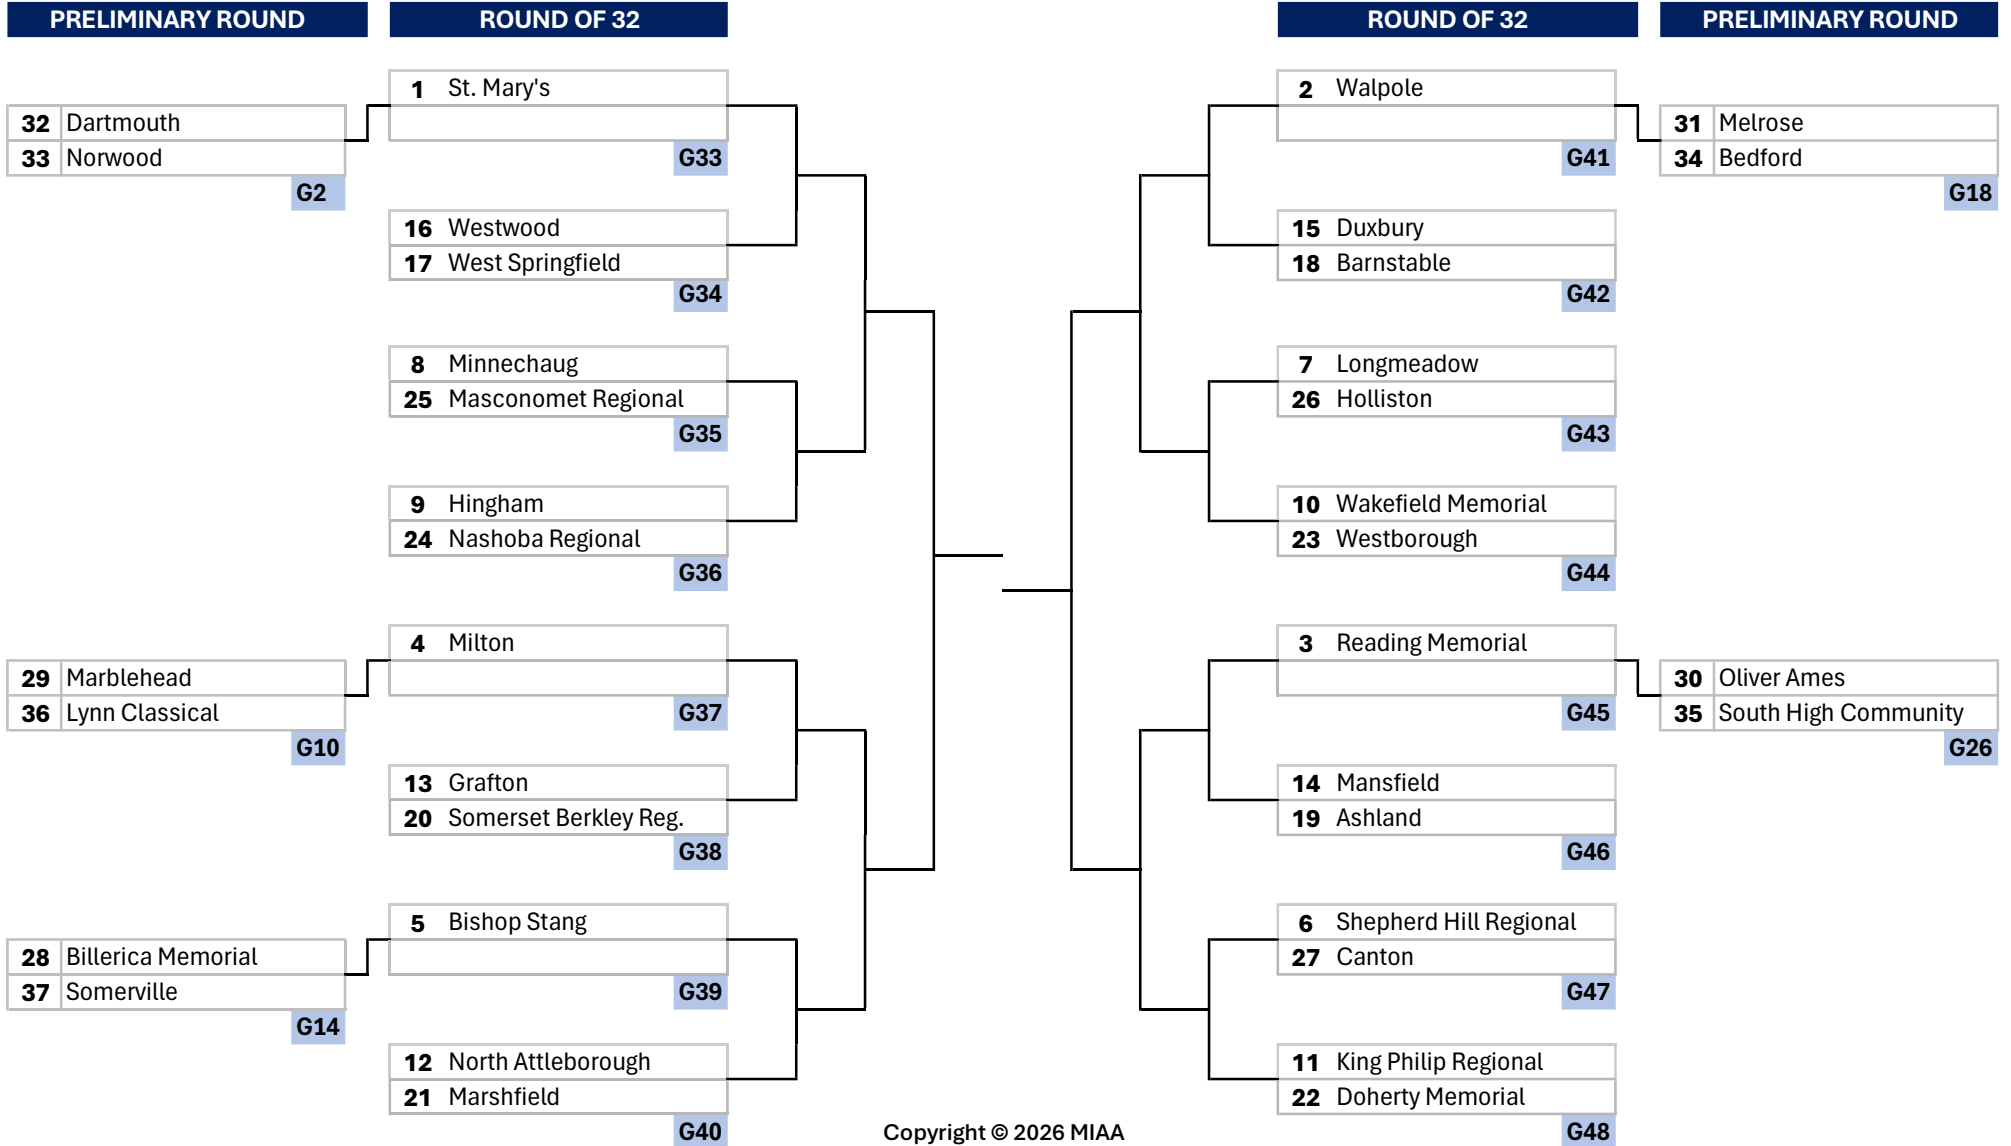

# MIAA BASEBALL 2026 DIVISION 2 TOURNAMENT

# MIAA BASEBALL 2026 DIVISION 2 TOURNAMENT SEEDS, RECORDS

SEED	SCHOOL	W	L	SEED	SCHOOL	W	L
1	St. Mary's	17	3	33	Norwood	10	10
2	Walpole	15	4	34	Bedford	10	10
3	Reading Memorial	18	2	35	South High Community	10	8
4	Milton	14	6	36	Lynn Classical	13	7
5	Bishop Stang	11	7	37	Somerville	13	5
6	Shepherd Hill Regional	13	7				
7	Longmeadow	16	5				
8	Minnechaug	12	8				
9	Hingham	12	8				
10	Wakefield Memorial	15	5				
11	King Philip Regional	12	8				
12	North Attleborough	12	8				
13	Grafton	12	8				
14	Mansfield	10	10				
15	Duxbury	12	8				
16	Westwood	12	8				
17	West Springfield	13	7				
18	Barnstable	10	10				
19	Ashland	11	9				
20	Somerset Berkley Reg.	11	9				
21	Marshfield	11	9				
22	Doherty Memorial	14	4				
23	Westborough	9	11				
24	Nashoba Regional	8	10				
25	Masconomet Regional	12	8				
26	Holliston	13	9				
27	Canton	11	9				
28	Billerica Memorial	7	13				
29	Marblehead	12	8				
30	Oliver Ames	10	10				
31	Melrose	10	10				
32	Dartmouth	8	12				