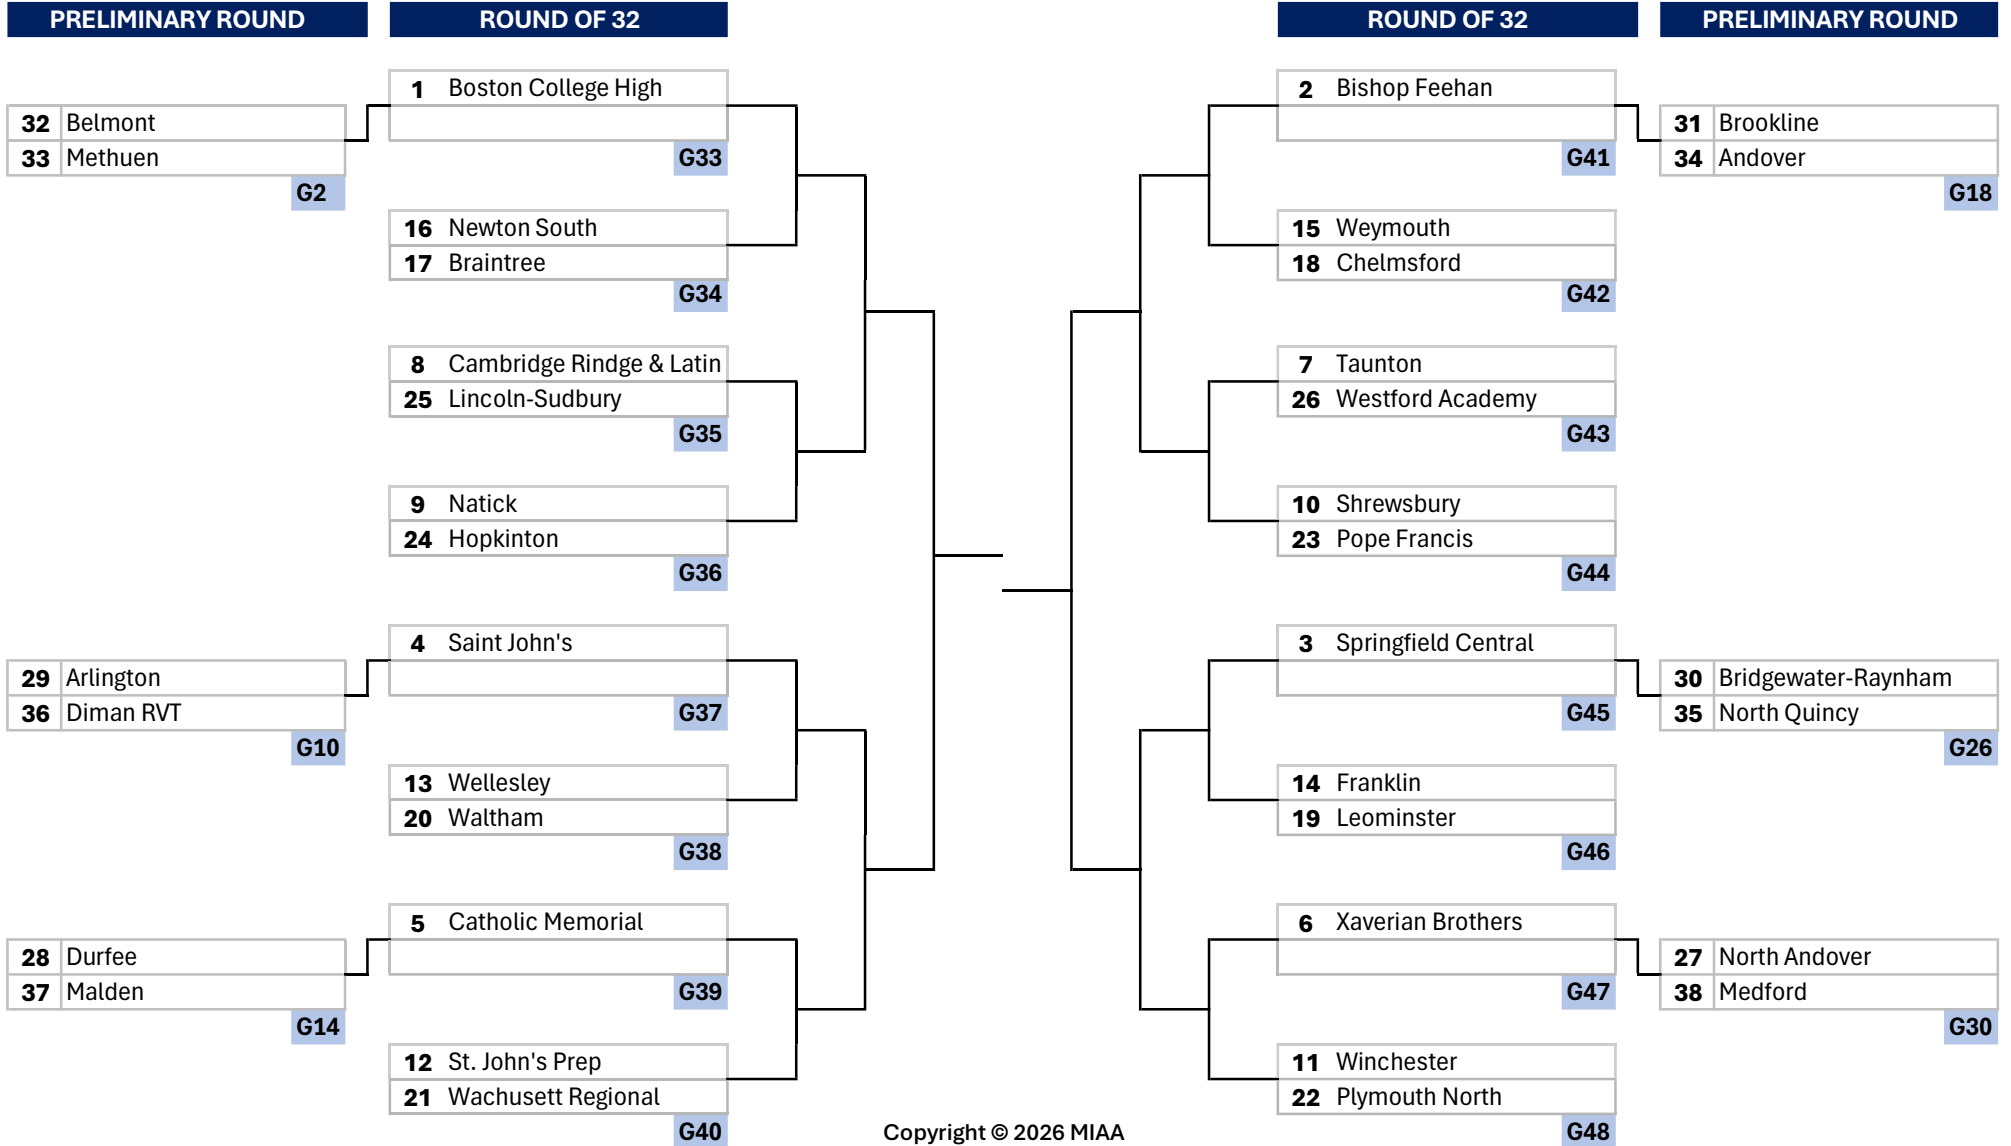

# MIAA BASEBALL 2026 DIVISION 1 TOURNAMENT

# MIAA BASEBALL 2026 DIVISION 1 TOURNAMENT SEEDS, RECORDS

SEED	SCHOOL	W	L	SEED	SCHOOL	W	L
1	Boston College High	18	2	33	Methuen	10	10
2	Bishop Feehan	14	6	34	Andover	10	10
3	Springfield Central	15	4	35	North Quincy	10	10
4	Saint John's	13	7	36	Diman RVT	10	8
5	Catholic Memorial	12	8	37	Malden	14	6
6	Xaverian Brothers	11	9	38	Medford	10	10
7	Taunton	16	6				
8	Cambridge Rindge & Latin	16	2				
9	Natick	15	5				
10	Shrewsbury	15	5				
11	Winchester	16	4				
12	St. John's Prep	11	9				
13	Wellesley	12	8				
14	Franklin	16	6				
15	Weymouth	12	10				
16	Newton South	15	5				
17	Braintree	12	8				
18	Chelmsford	14	8				
19	Leominster	11	7				
20	Waltham	12	8				
21	Wachusett Regional	12	8				
22	Plymouth North	14	6				
23	Pope Francis	9	11				
24	Hopkinton	14	7				
25	Lincoln-Sudbury	12	10				
26	Westford Academy	11	7				
27	North Andover	12	10				
28	Durfee	10	10				
29	Arlington	12	8				
30	Bridgewater-Raynham	12	8				
31	Brookline	7	13				
32	Belmont	10	10				