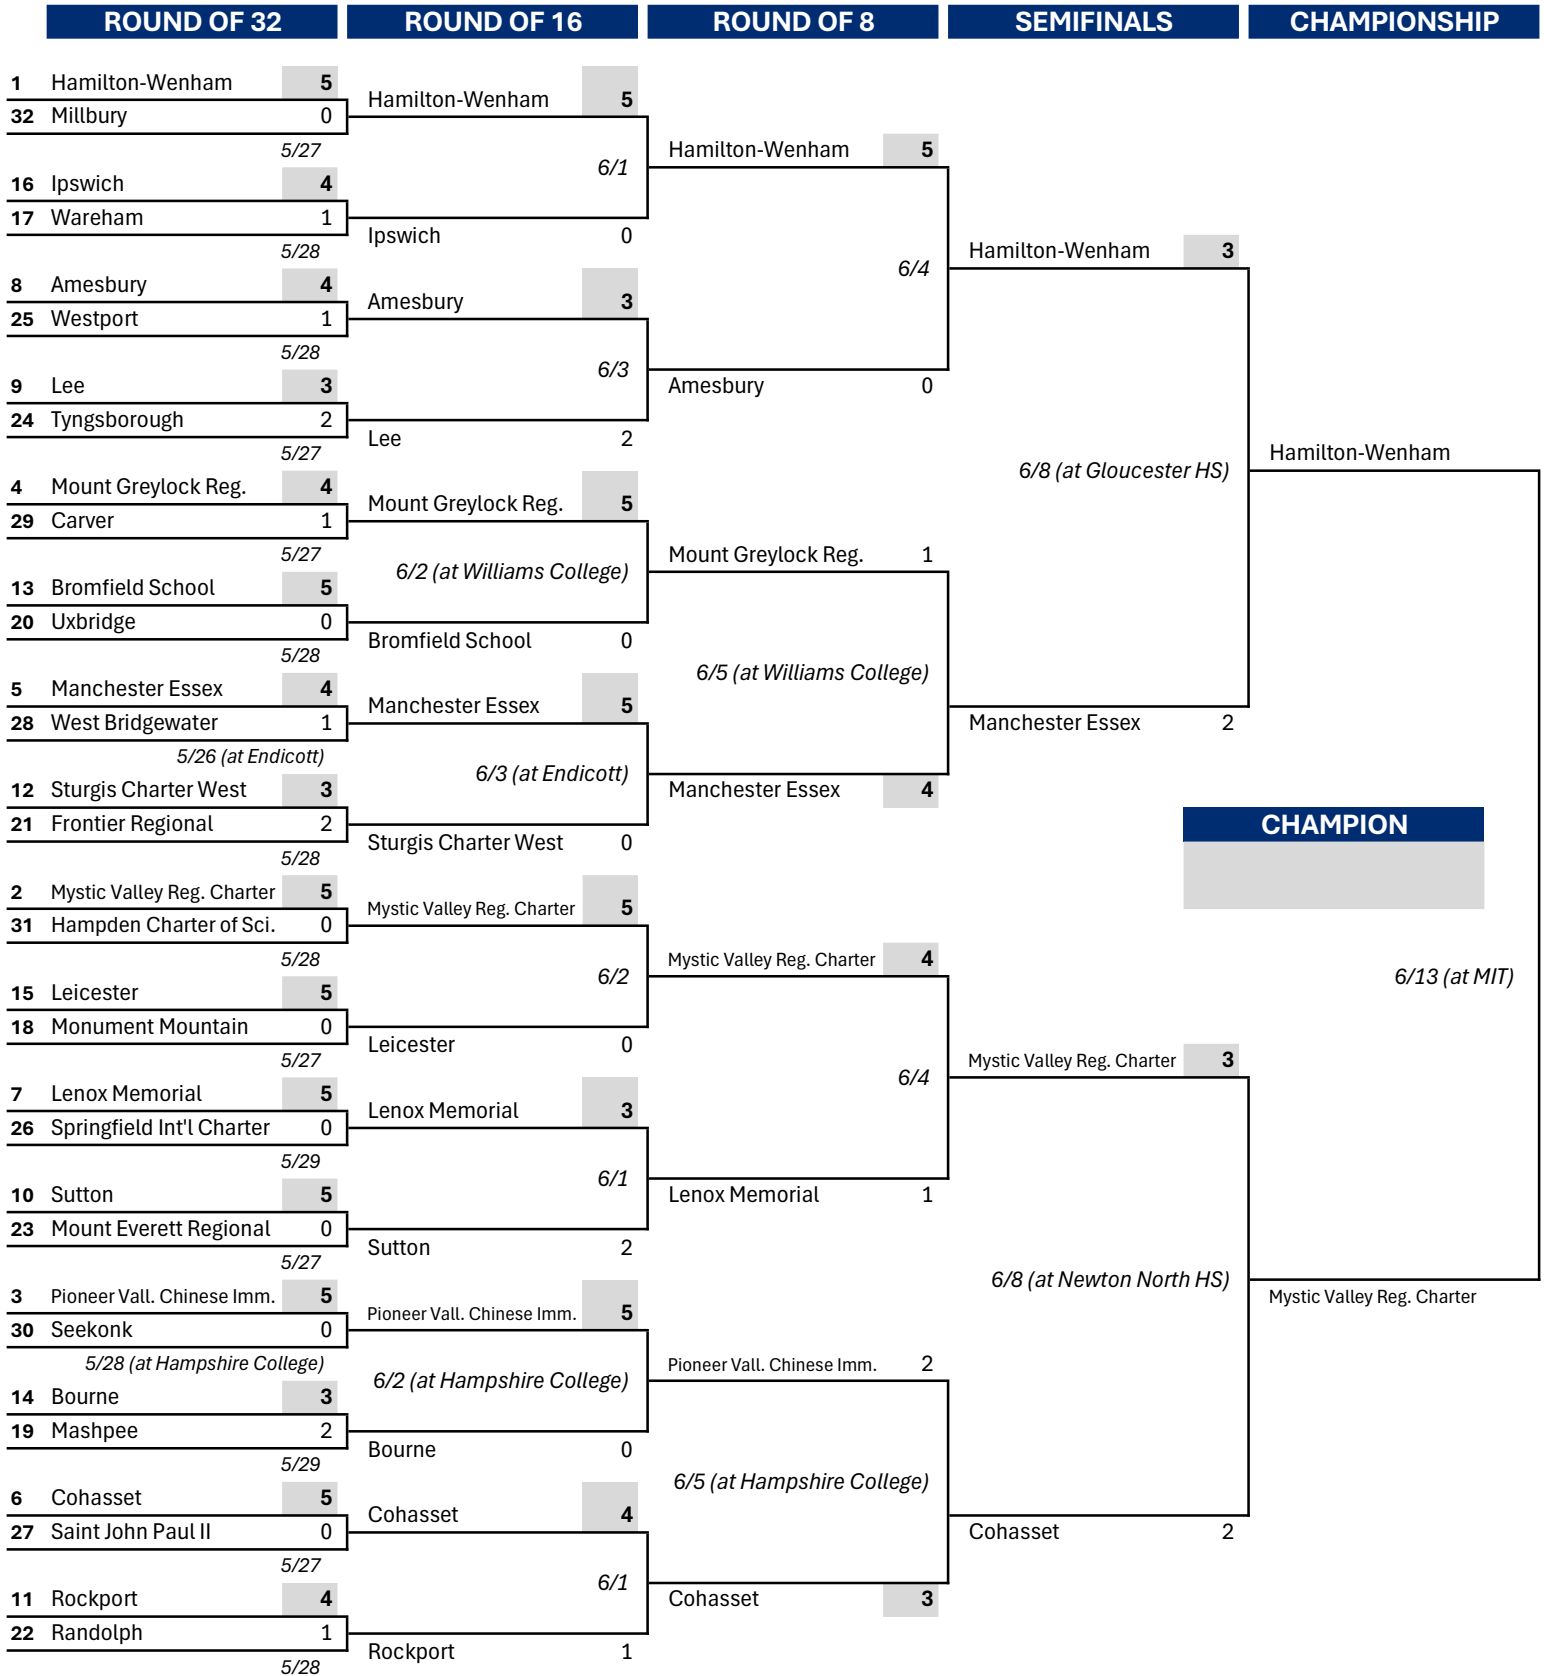

2026 MIAA DIVISION 4 BOYS TENNIS TOURNAMENT