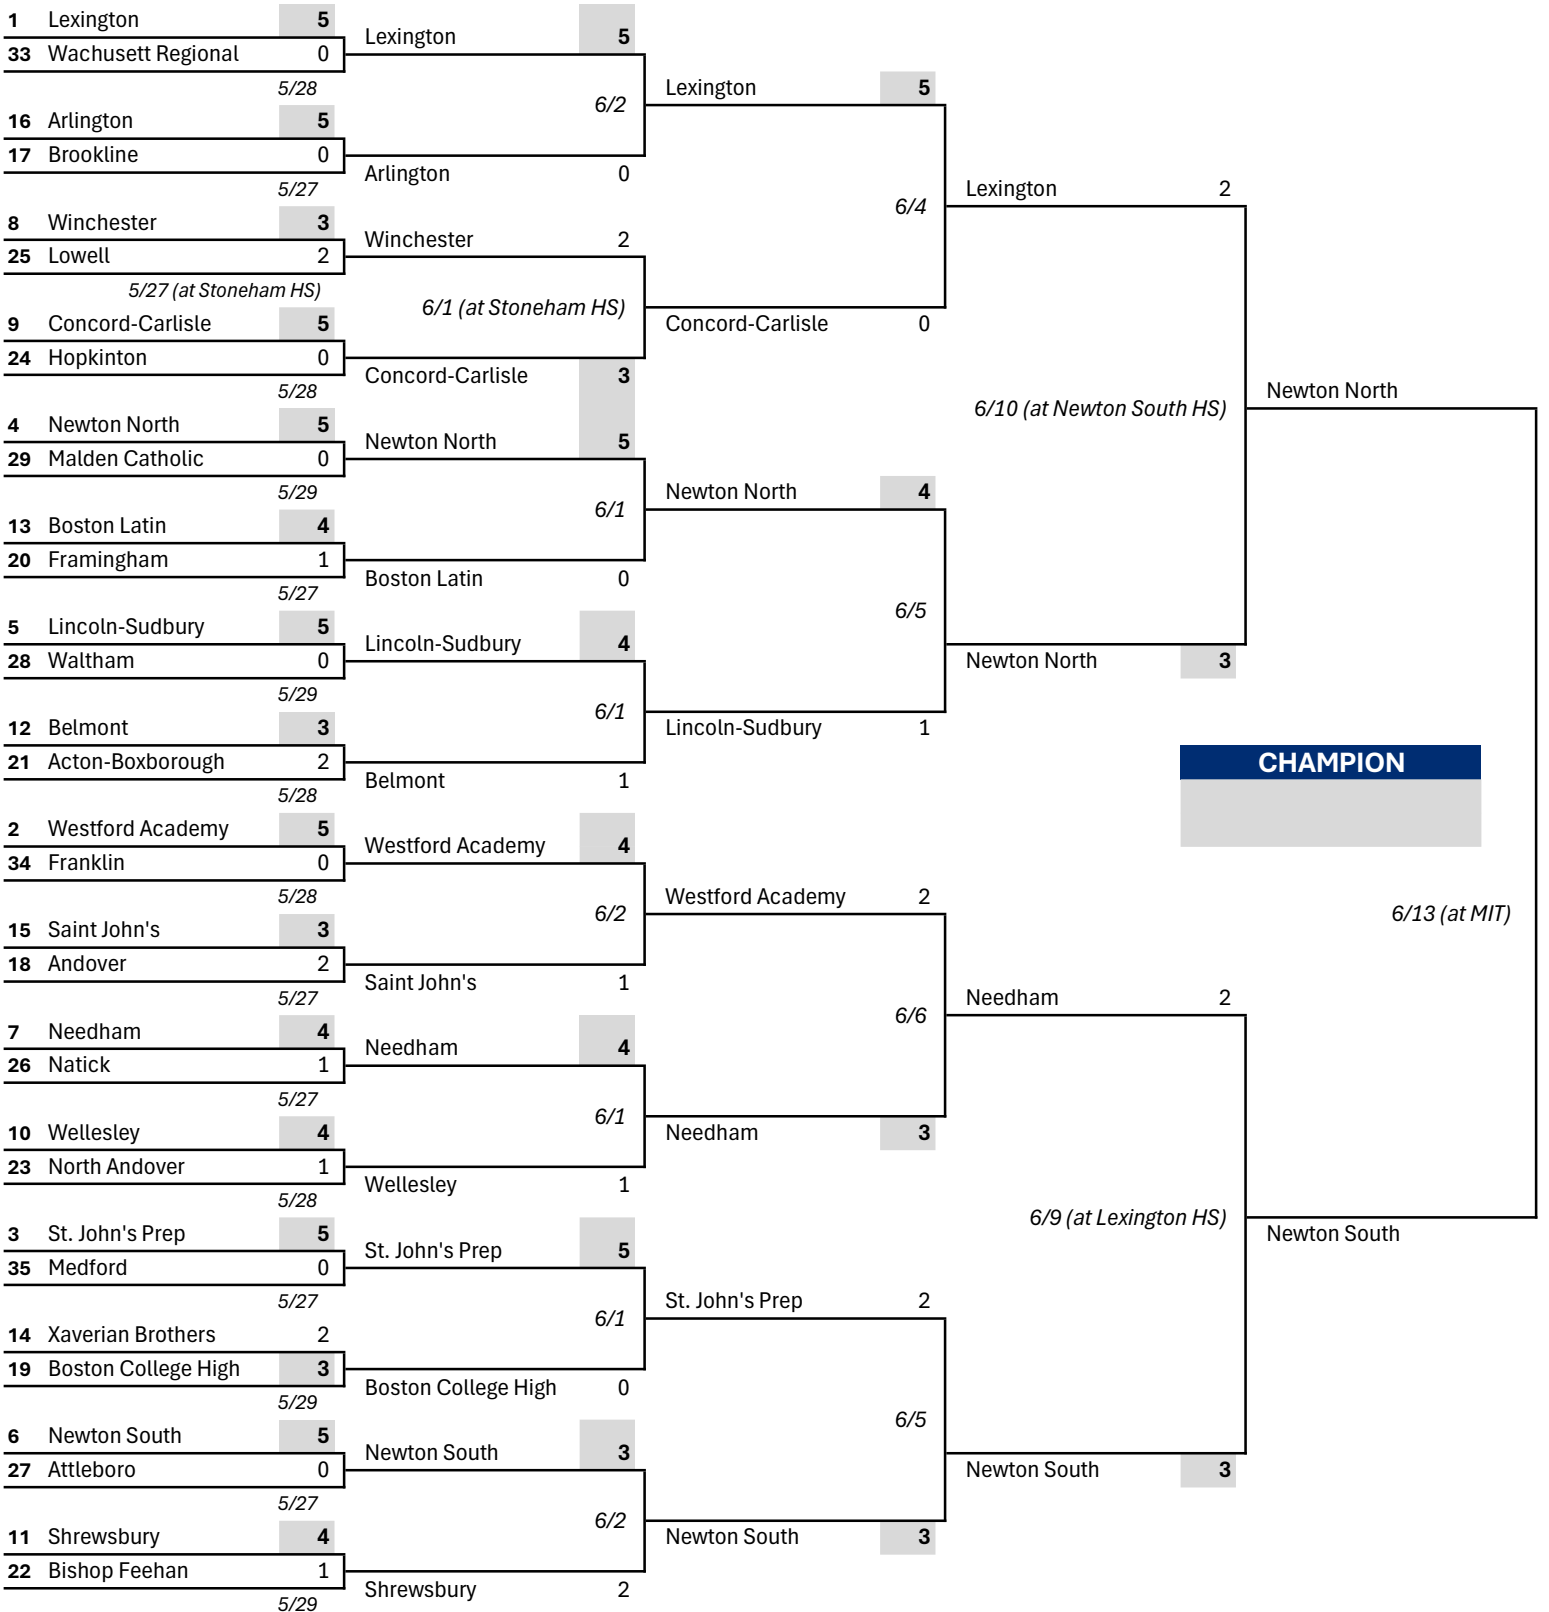

2026 MIAA DIVISION 1 BOYS TENNIS TOURNAMENT

PRELIMINARY ROUND

33 Wachusett Regional	3	36 Diman RVT	1	37 Bridgewater-Raynham	2	34 Franklin	3	35 Medford	3
32 Cambridge Rindge & Latin	2	29 Malden Catholic	4	28 Waltham	3	31 Braintree	2	30 Chelmsford	2
	5/27		5/27		5/27 (at Brandeis)		5/26		5/26
38 Malden	0								
27 Attleboro	5								
	5/26								

ROUND OF 32	ROUND OF 16	ROUND OF 8	SEMIFINALS	CHAMPIONSHIP