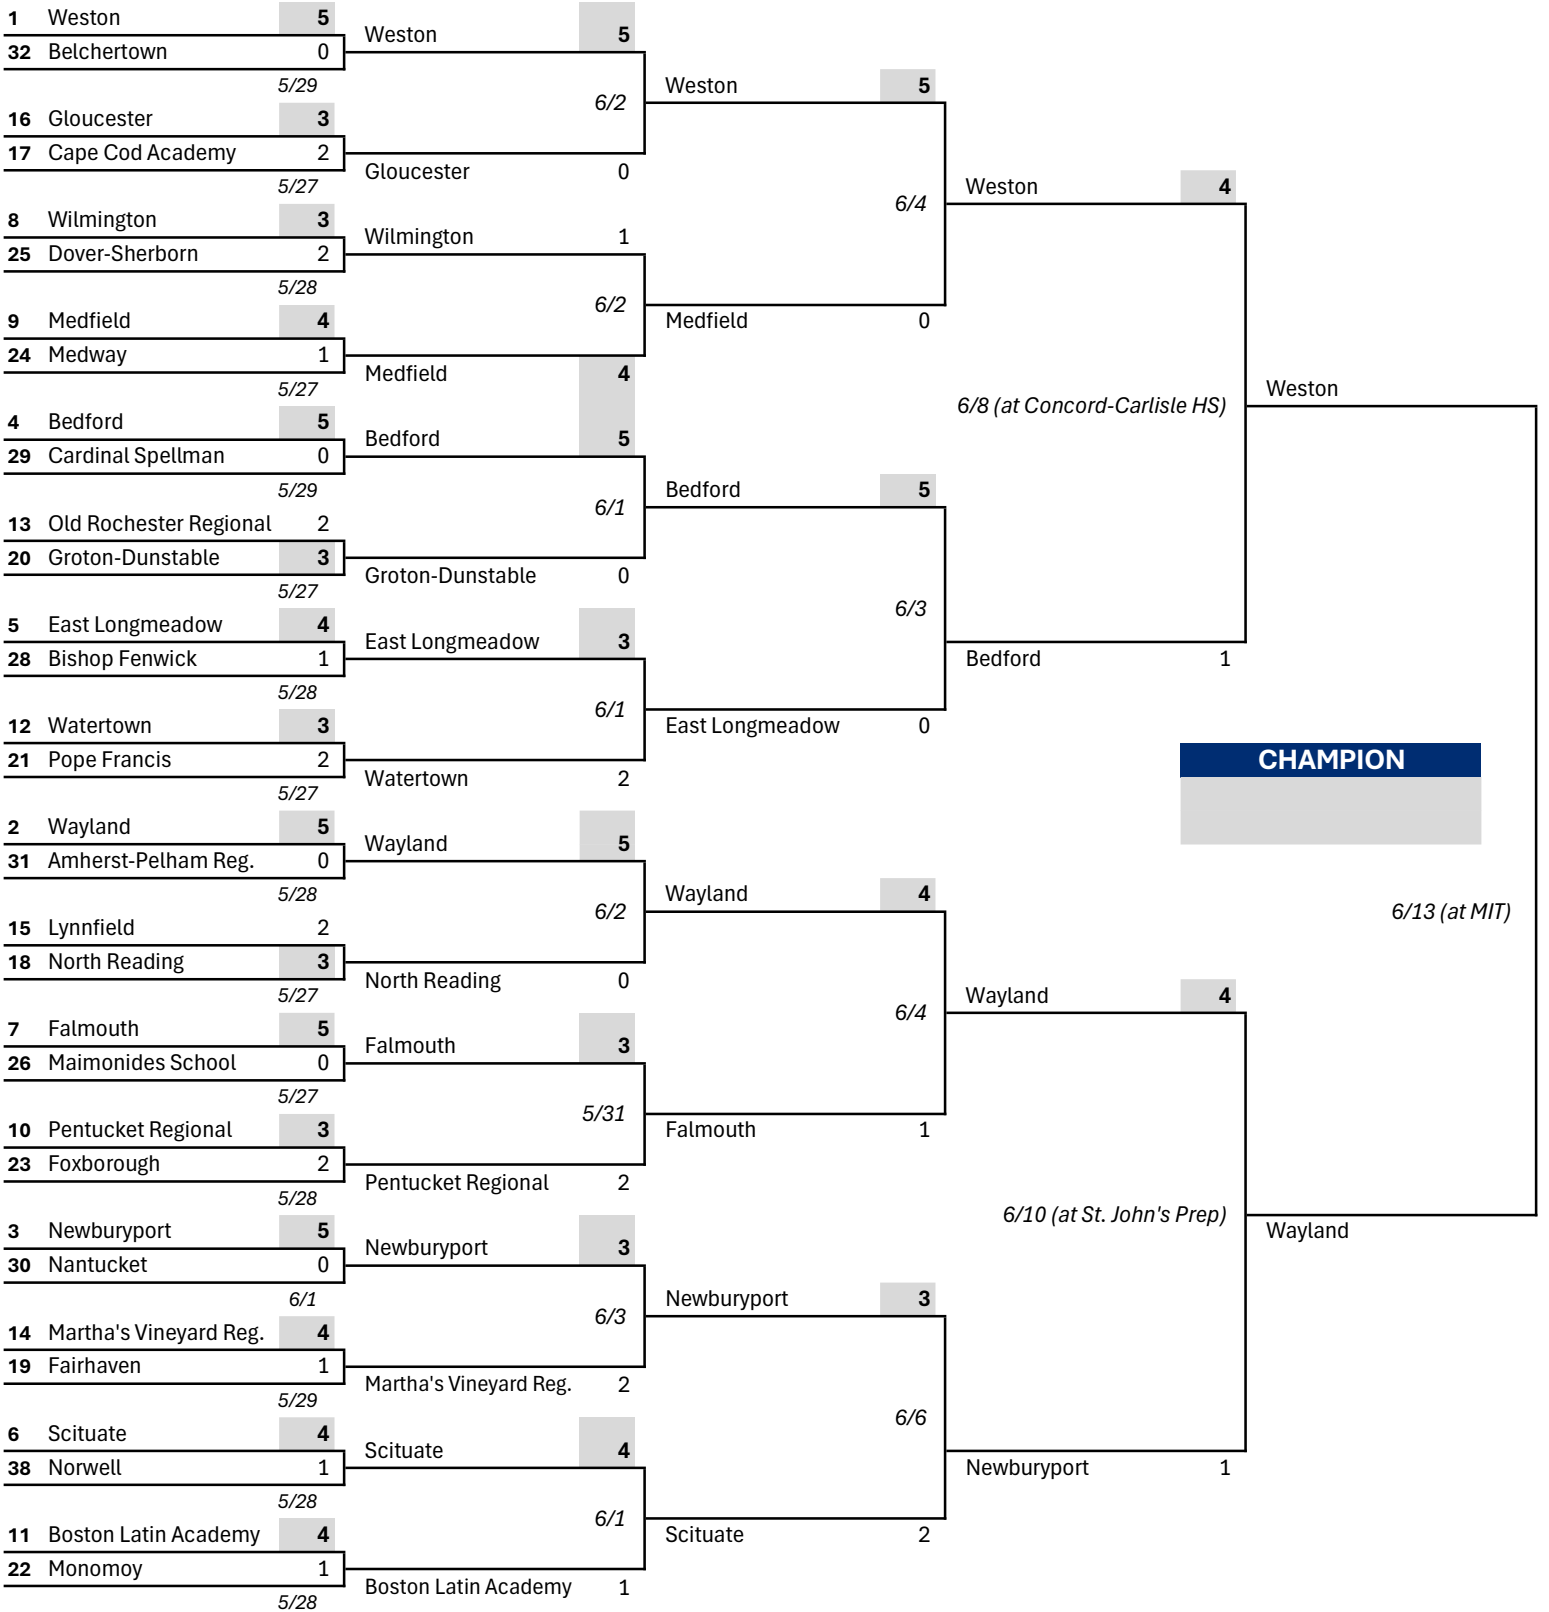

2026 MIAA DIVISION 3 BOYS TENNIS TOURNAMENT

PRELIMINARY ROUND

33 Tewksbury Memorial	0	40 Turners Falls	0	36 Tantasqua Regional	1	37 Rockland	2	34 Dighton-Rehoboth	2
32 Belchertown	5	25 Dover-Sherborn	5	29 Cardinal Spellman	4	28 Bishop Fenwick	3	31 Amherst-Pelham Reg.	3
<i>5/27 (at Minnechaug Reg. HS)</i>		<i>5/26</i>		<i>5/26</i>		<i>5/26</i>		<i>5/26</i>	
39 Pioneer Valley Christian	0	35 Joseph Case	1	38 Norwell	3				
26 Maimonides School	5	30 Nantucket	4	27 Ludlow	2				
<i>5/26</i>		<i>5/26</i>		<i>5/26</i>					

ROUND OF 32	ROUND OF 16	ROUND OF 8	SEMIFINALS	CHAMPIONSHIP