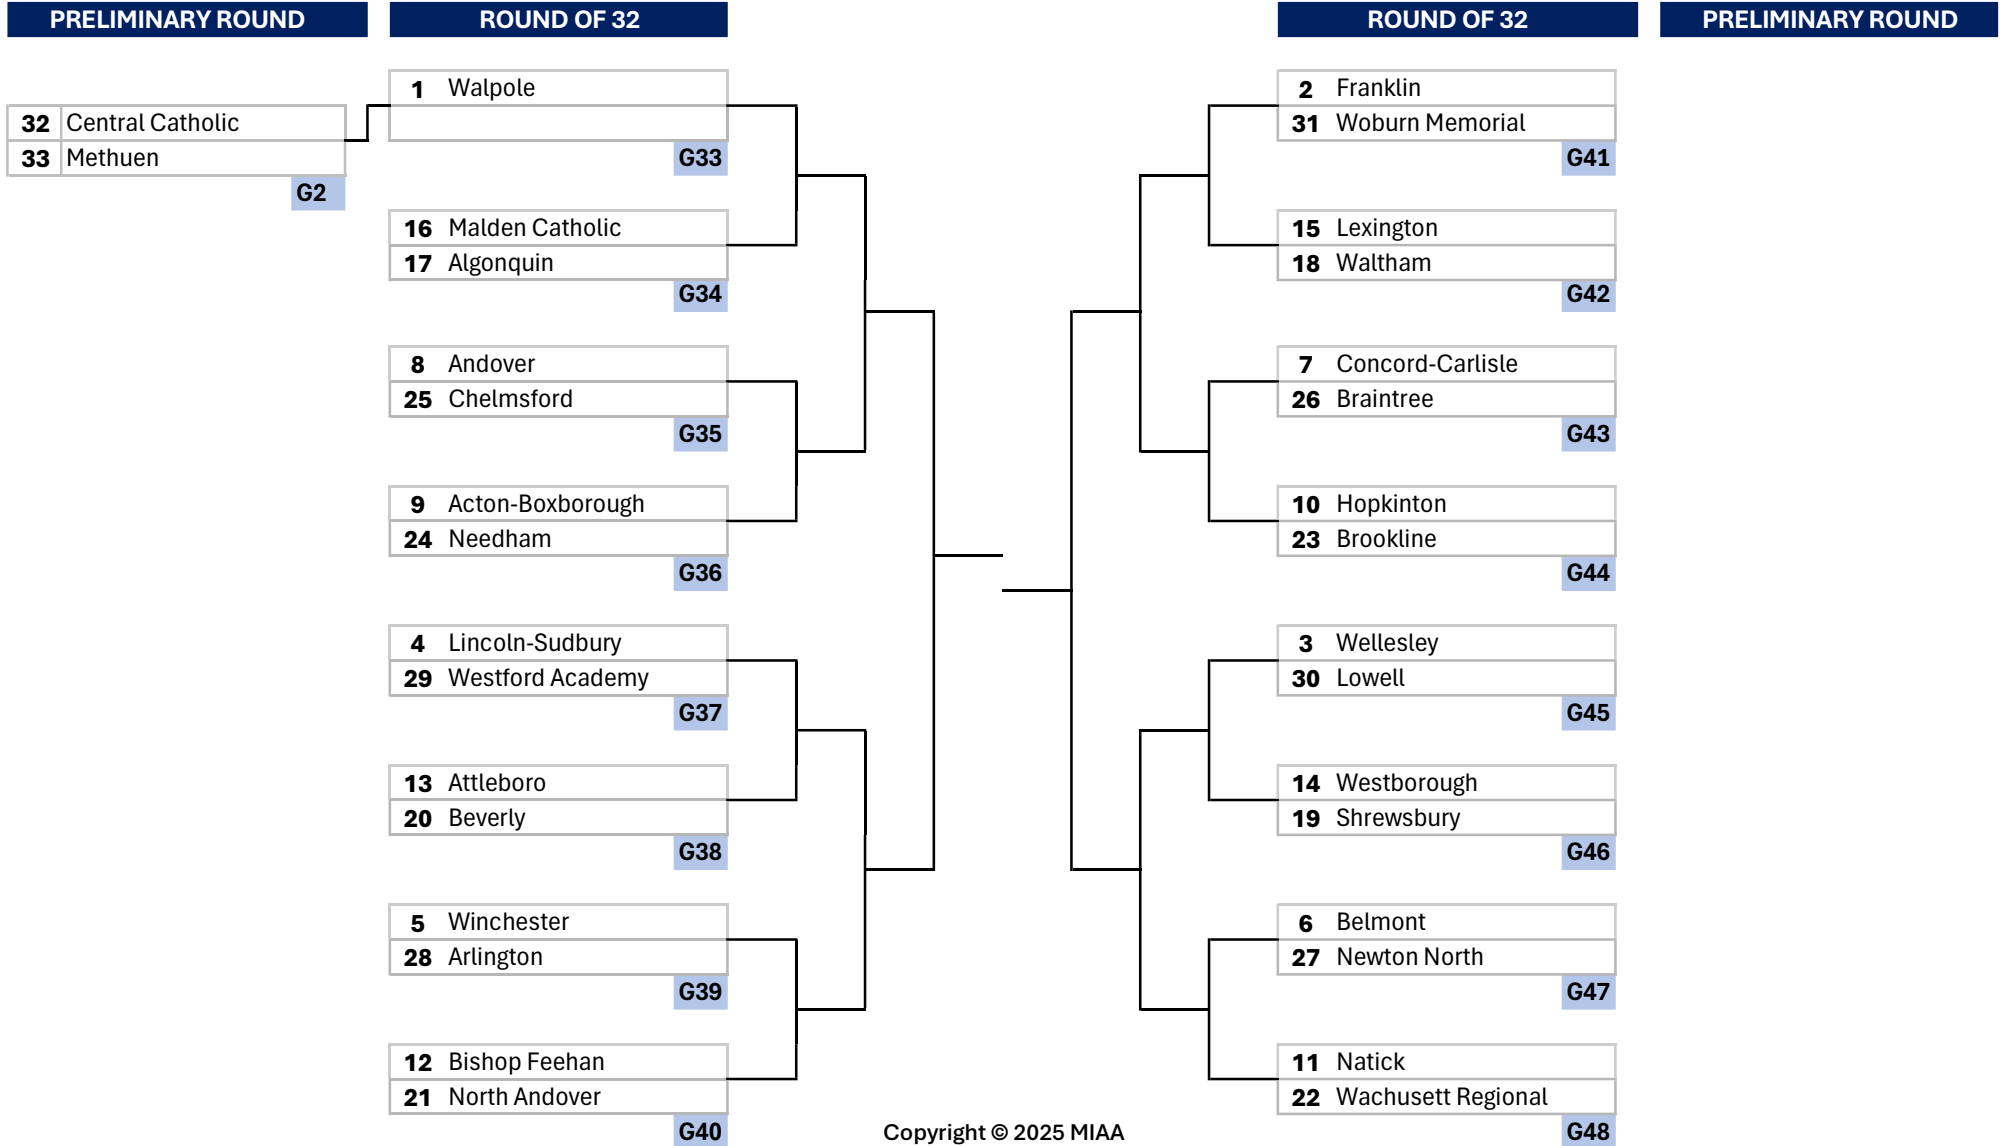

MIAA FIELD HOCKEY 2025 DIVISION 1 TOURNAMENT

MIAA FIELD HOCKEY 2025 DIVISION 1 TOURNAMENT SEEDS, RECORDS

SEED	SCHOOL	W	L	T	SEED	SCHOOL	W	L	T
1	Walpole	16	1	1	33	Methuen	11	5	1
2	Franklin	13	2	3					
3	Wellesley	17	1	0					
4	Lincoln-Sudbury	11	2	3					
5	Winchester	15	3	0					
6	Belmont	15	3	0					
7	Concord-Carlisle	9	4	5					
8	Andover	15	1	2					
9	Acton-Boxborough	8	4	6					
10	Hopkinton	7	6	5					
11	Natick	12	5	1					
12	Bishop Feehan	8	9	1					
13	Attleboro	13	4	1					
14	Westborough	11	2	4					
15	Lexington	9	6	3					
16	Malden Catholic	12	2	4					
17	Algonquin	8	6	4					
18	Waltham	11	4	3					
19	Shrewsbury	9	6	3					
20	Beverly	11	5	2					
21	North Andover	7	6	5					
22	Wachusett Regional	7	9	2					
23	Brookline	6	8	4					
24	Needham	5	11	2					
25	Chelmsford	9	6	3					
26	Braintree	5	12	1					
27	Newton North	4	10	3					
28	Arlington	3	11	4					
29	Westford Academy	6	8	4					
30	Lowell	13	2	3					
31	Woburn Memorial	4	10	2					
32	Central Catholic	7	10	1					