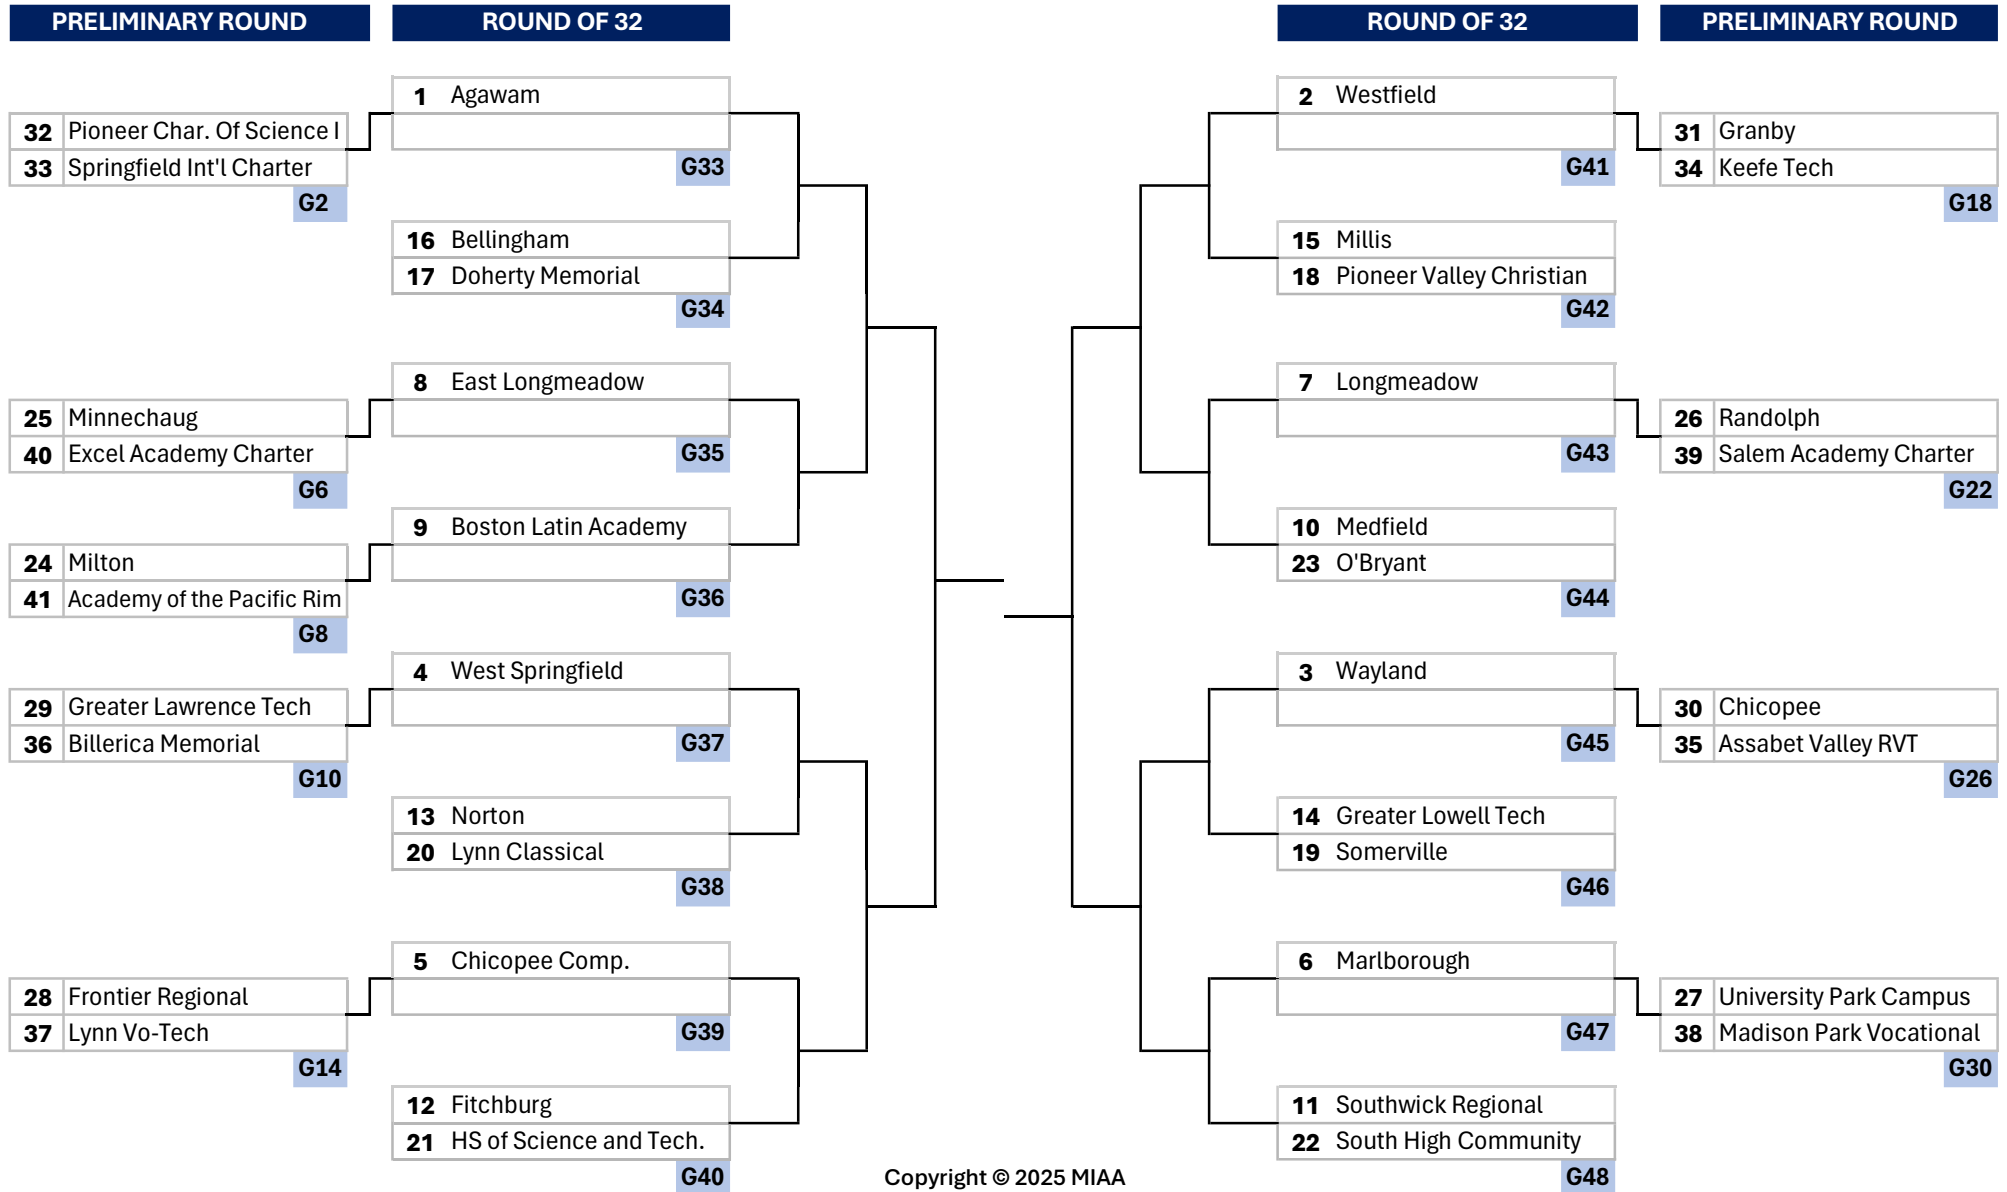

MIAA SPRING VOLLEYBALL 2025 DIVISION 2 TOURNAMENT

MIAA SPRING VOLLEYBALL 2025 DIVISION 2 TOURNAMENT SEEDS, RECORDS

SEED	SCHOOL	W	L	SEED	SCHOOL	W	L
1	Agawam	19	1	33	Springfield Int'l Charter	13	7
2	Westfield	17	4	34	Keefe Tech	12	8
3	Wayland	12	8	35	Assabet Valley RVT	13	7
4	West Springfield	15	5	36	Billerica Memorial	11	9
5	Chicopee Comp.	13	7	37	Lynn Vo-Tech	16	4
6	Marlborough	17	2	38	Madison Park Vocational	9	7
7	Longmeadow	14	6	39	Salem Academy Charter	10	6
8	East Longmeadow	16	4	40	Excel Academy Charter	10	7
9	Boston Latin Academy	11	10	41	Academy of the Pacific Rim	10	2
10	Medfield	13	7				
11	Southwick Regional	14	5				
12	Fitchburg	16	4				
13	Norton	13	7				
14	Greater Lowell Tech	17	3				
15	Millis	13	7				
16	Bellingham	15	5				
17	Doherty Memorial	13	3				
18	Pioneer Valley Christian	13	2				
19	Somerville	12	8				
20	Lynn Classical	12	8				
21	HS of Science and Tech.	14	5				
22	South High Community	11	4				
23	O'Bryant	8	11				
24	Milton	7	13				
25	Minnechaug	6	14				
26	Randolph	8	11				
27	University Park Campus	11	5				
28	Frontier Regional	7	13				
29	Greater Lawrence Tech	15	5				
30	Chicopee	9	11				
31	Granby	13	6				
32	Pioneer Char. Of Science I	16	2				