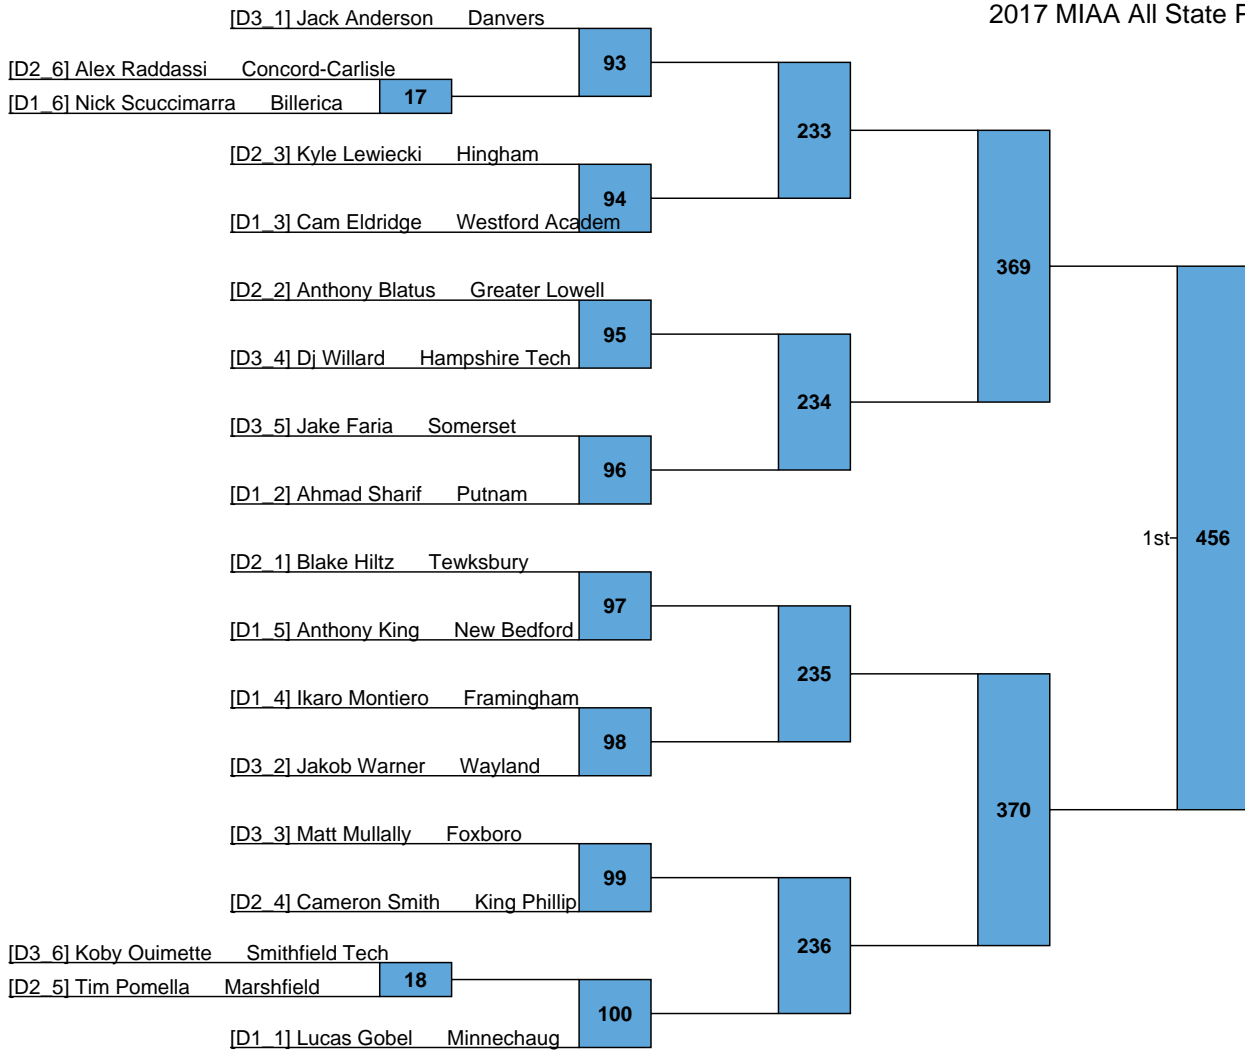

L409
L410 454 5th

L371
L372 455 7th