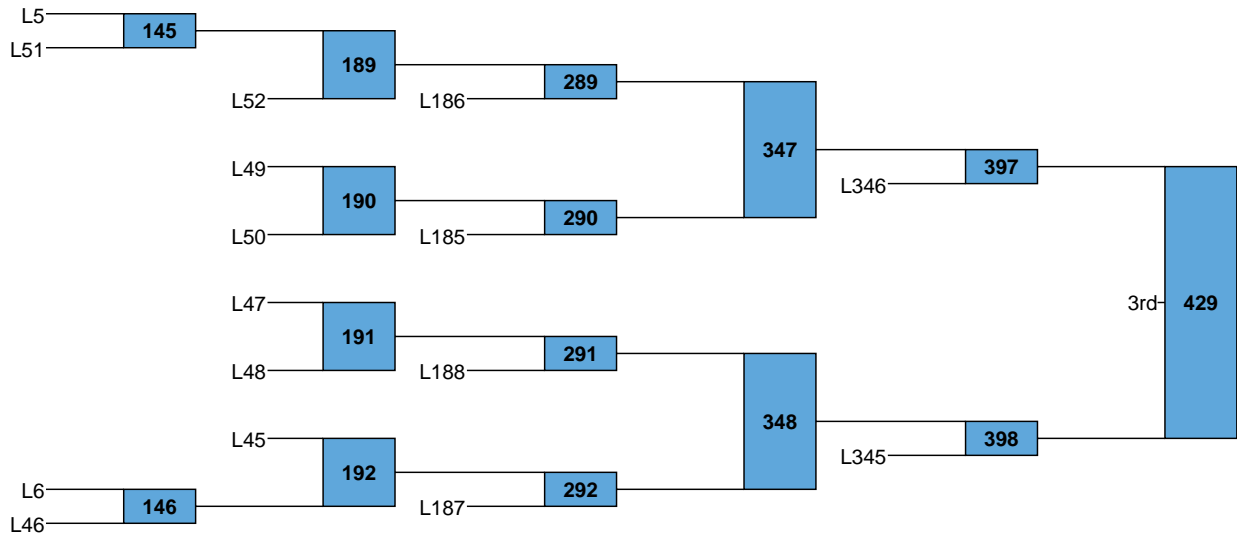

L395 — 426 — 5th
L396

L343 — 427 — 7th
L344

2017 MIAA All State Preliminary Brackets

High School

120

L399 - 434 (5th)
L400 - 434 (5th)

L351 - 435 (7th)
L352 - 435 (7th)

L403
L404 442 5th