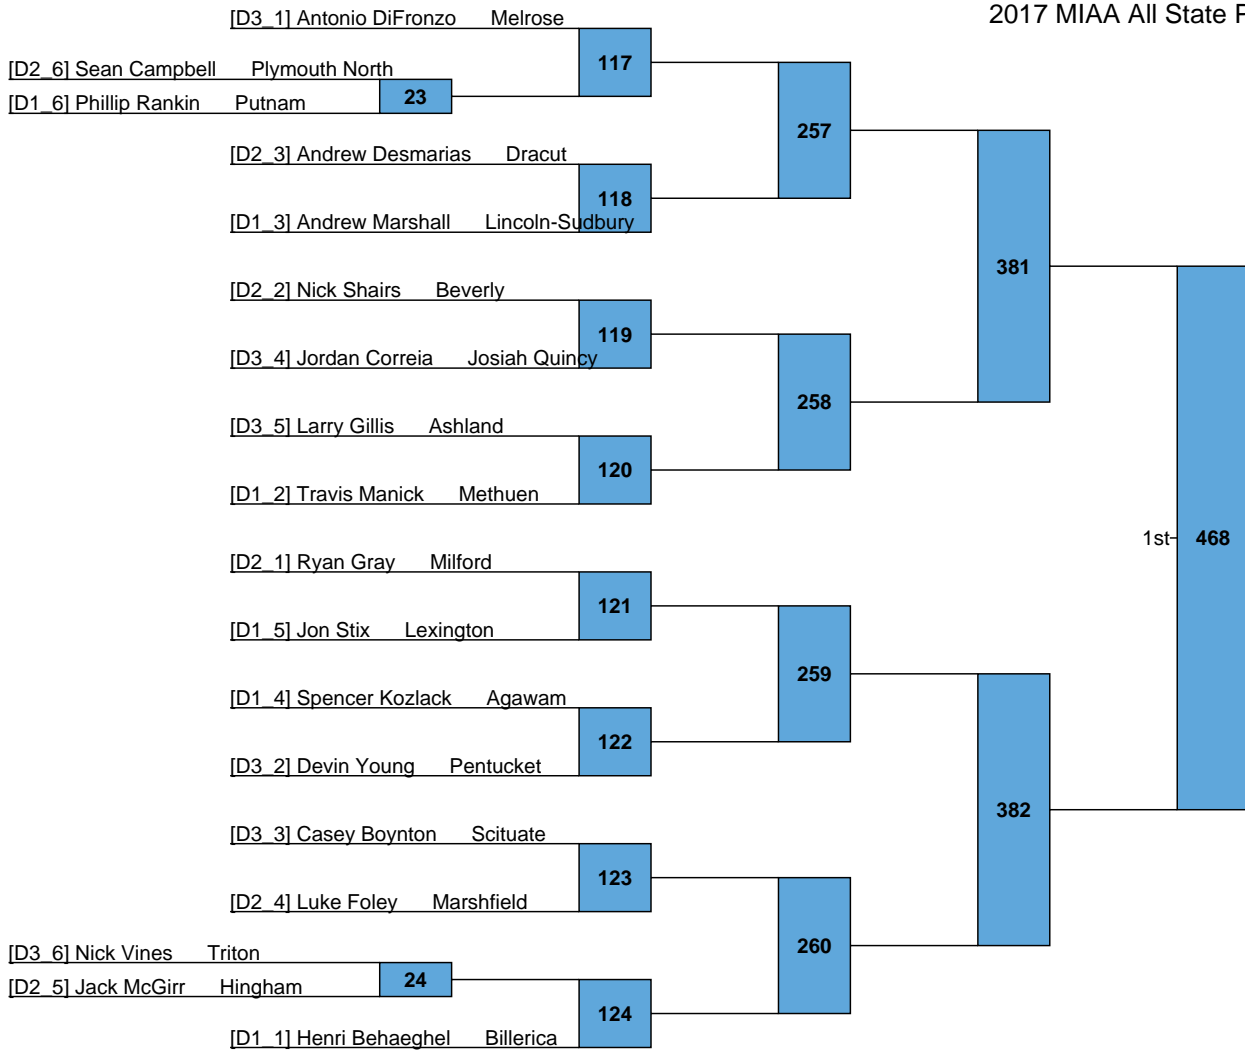

152

L407
L408 450 5th

L367
L368 451 7th

L409
 L410 454 5th

L371
 L372 455 7th

2017 MIAA All State Preliminary Brackets

High School

170

L411
L412 458 5th

L375
L376 459 7th

L413 462 5th
L414

L379 463 7th
L380

L415 466 5th
L416 466 5th

L383 467 7th
L384 467 7th

L417 - 470 - 5th
L418 - 470 - 5th

L387 - 471 - 7th
L388 - 471 - 7th