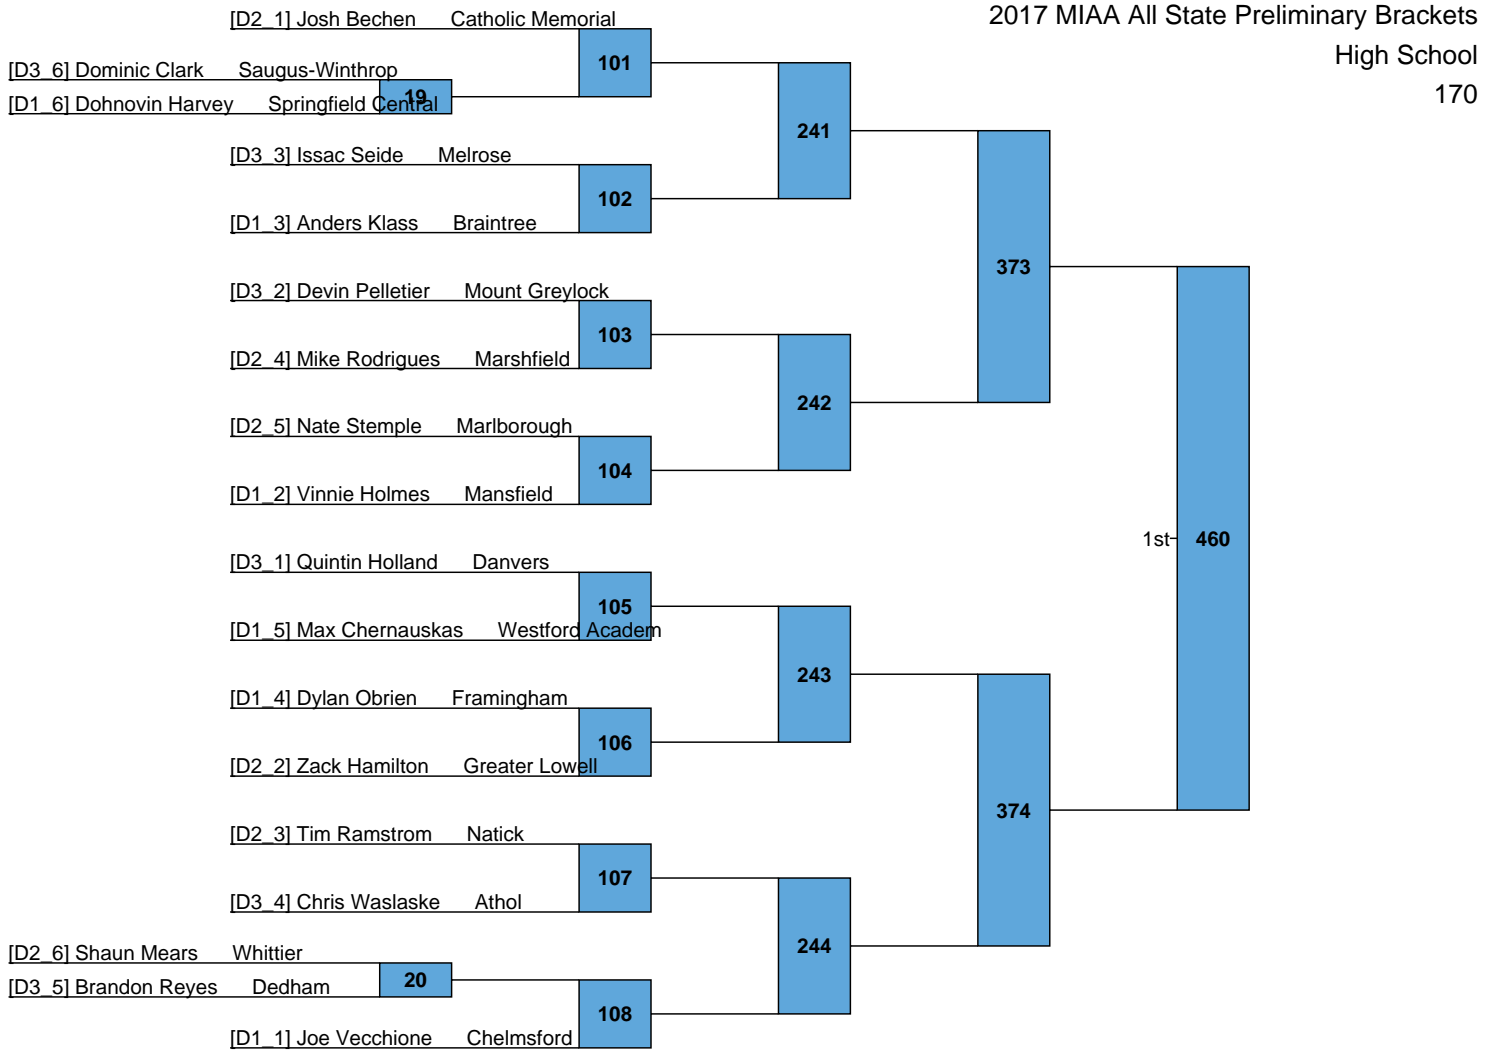

152

L407
L408 450 5th

L367
L368 451 7th

L409
 L410 454 5th

L371
 L372 455 7th

2017 MIAA All State Preliminary Brackets

High School

170

L411
L412 458 5th

L375
L376 459 7th

L413 462 5th
L414

L379 463 7th
L380

L415 466 5th
L416 466 5th

L383 467 7th
L384 467 7th

L417 - 470 - 5th
L418 - 470 - 5th

L387 - 471 - 7th
L388 - 471 - 7th