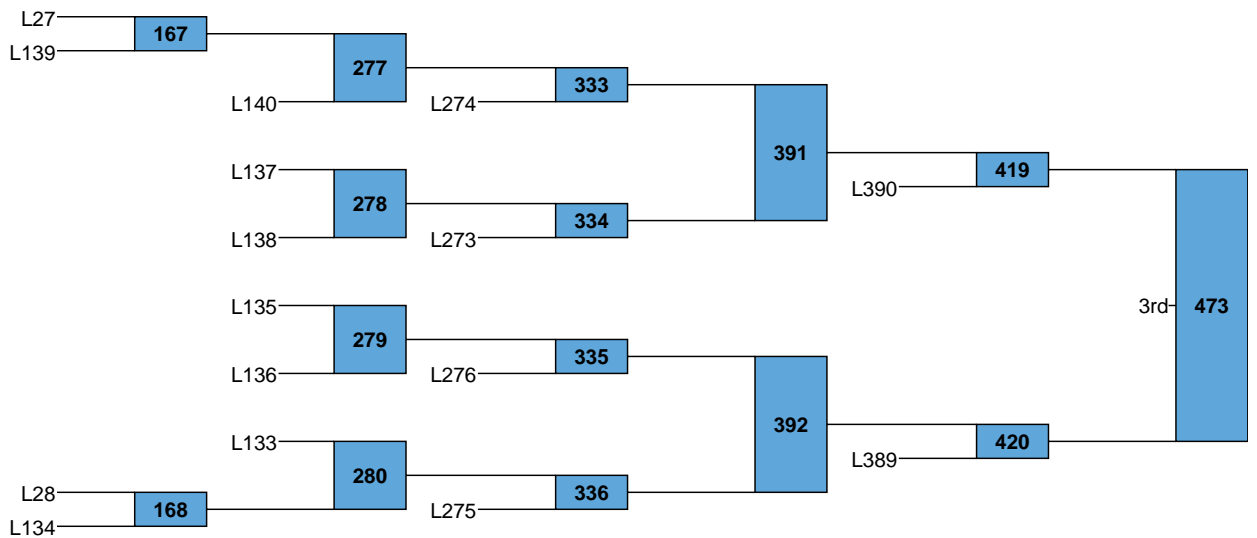

152

L407
L408 450 5th

L367
L368 451 7th

L409
 L410 454 5th

L371
 L372 455 7th

2017 MIAA All State Preliminary Brackets

High School

170

L411
L412 458 5th

L375
L376 459 7th

L413 462 5th
L414

L379 463 7th
L380

L415 466 5th
L416 466 5th

L383 467 7th
L384 467 7th

L417 - 470 - 5th
L418 - 470 - 5th

L387 - 471 - 7th
L388 - 471 - 7th

L419
L420 474 5th

L391
L392 475 7th