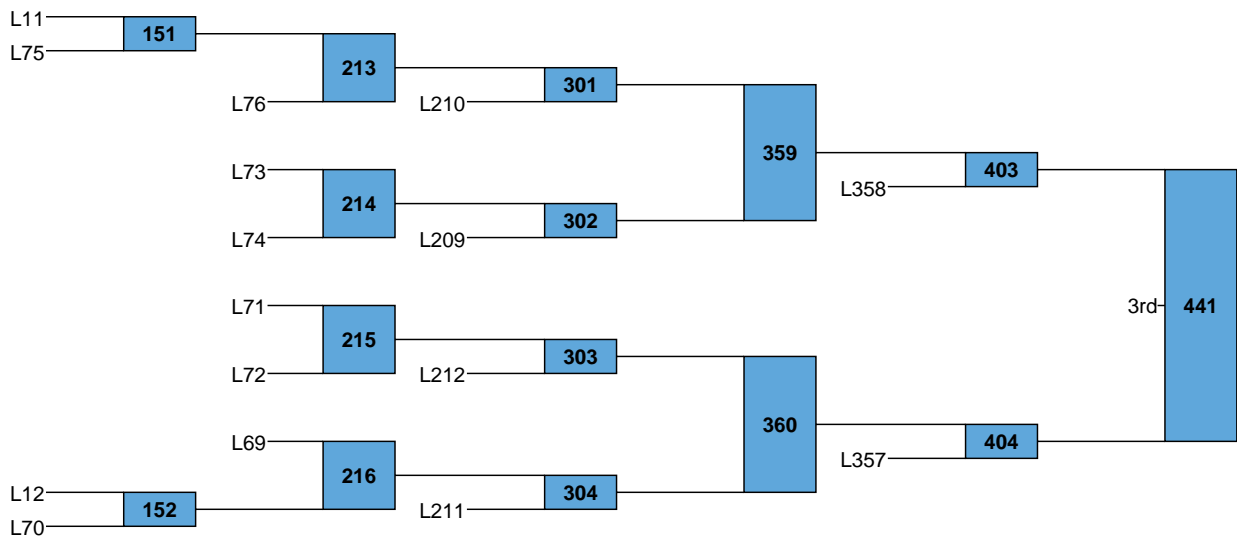

L395 — 426 — 5th
L396

L343 — 427 — 7th
L344

2017 MIAA All State Preliminary Brackets

High School

120

L399 - 434 (5th)
L400 - 434 (5th)

L351 - 435 (7th)
L352 - 435 (7th)

L403
L404 442 5th