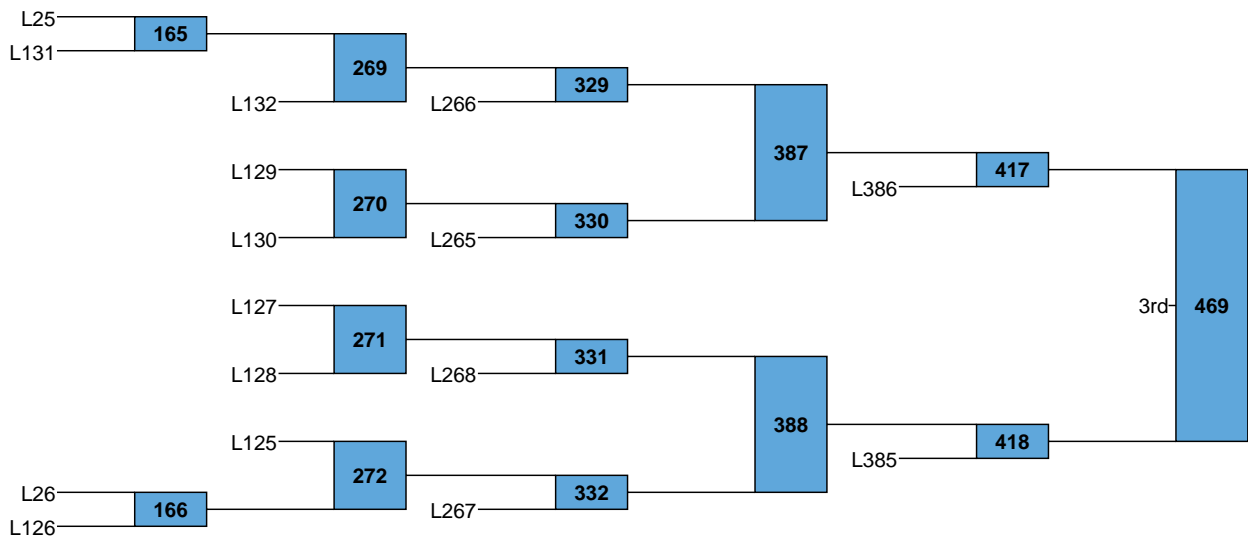

152

L407
L408 450 5th

L367
L368 451 7th

L409
 L410 454 5th

L371
 L372 455 7th

2017 MIAA All State Preliminary Brackets

High School

170

L411
L412 458 5th

L375
L376 459 7th

L413 462 5th
L414

L379 463 7th
L380

L415 466 5th
L416 466 5th

L383 467 7th
L384 467 7th

L417 - 470 - 5th
L418 - 470 - 5th

L387 - 471 - 7th
L388 - 471 - 7th

L419
L420 474 5th

L391
L392 475 7th