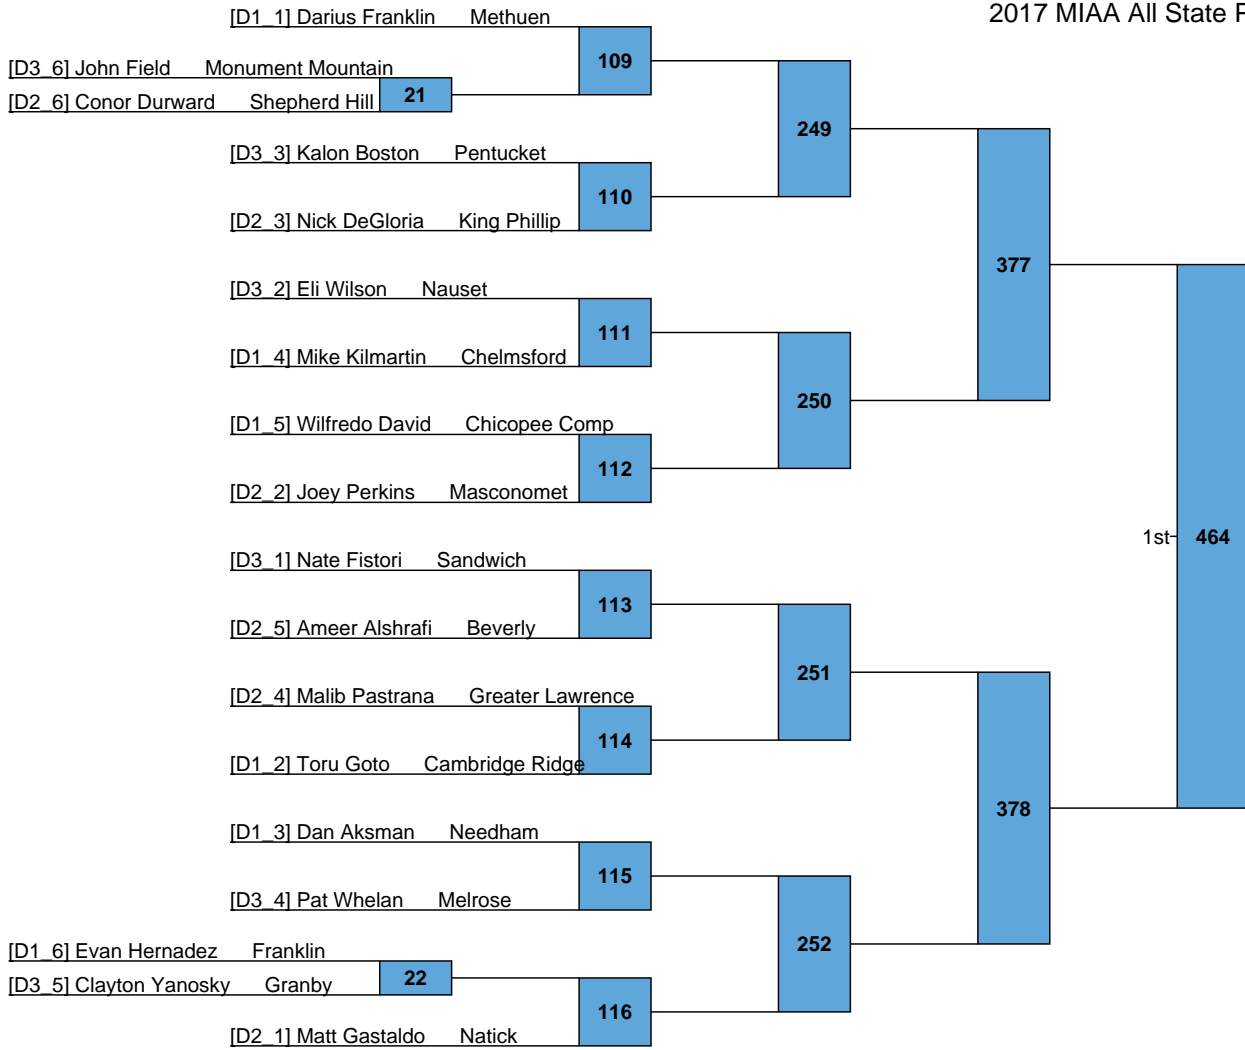

152

L407
L408 450 5th

L367
L368 451 7th

L409
 L410 454 5th

L371
 L372 455 7th

2017 MIAA All State Preliminary Brackets

High School

170

L411
L412 458 5th

L375
L376 459 7th

L413 462 5th
L414

L379 463 7th
L380

L415 466 5th
L416 466 5th

L383 467 7th
L384 467 7th

L417 - 470 - 5th
L418 - 470 - 5th

L387 - 471 - 7th
L388 - 471 - 7th