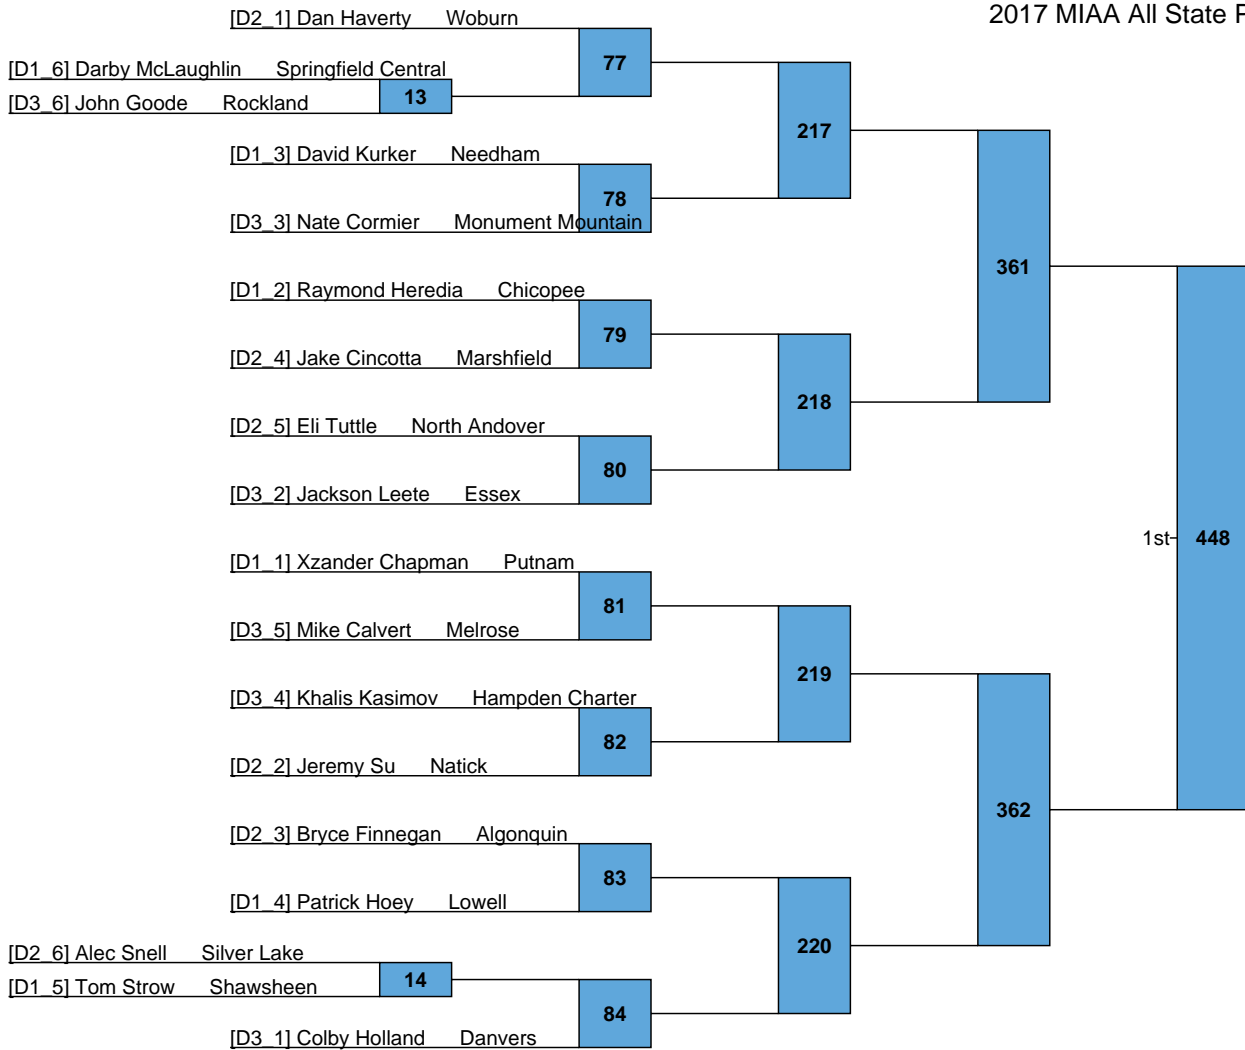

1st

448

3rd

445

[D2_1] Dan Haverly Woburn

[D1_6] Darby McLaughlin Springfield Central

[D3_6] John Goode Rockland

[D1_3] David Kurker Needham

[D3_3] Nate Cormier Monument Mountain

[D1_2] Raymond Heredia Chicopee

[D2_4] Jake Cincotta Marshfield

[D2_5] Eli Tuttle North Andover

[D3_2] Jackson Leete Essex

[D1_1] Xzander Chapman Putnam

[D3_5] Mike Calvert Melrose

[D3_4] Khalis Kasimov Hampden Charter

[D2_2] Jeremy Su Natick

[D2_3] Bryce Finnegan Algonquin

[D1_4] Patrick Hoey Lowell

[D2_6] Alec Snell Silver Lake

[D1_5] Tom Strow Shawsheen

[D3_1] Colby Holland Danvers

L13

L83

L84

L218

L81

L82

L217

L79

L80

L220

L77

L14

L78

L219

L362

L361

L405

L406

5th

L363

L364

7th