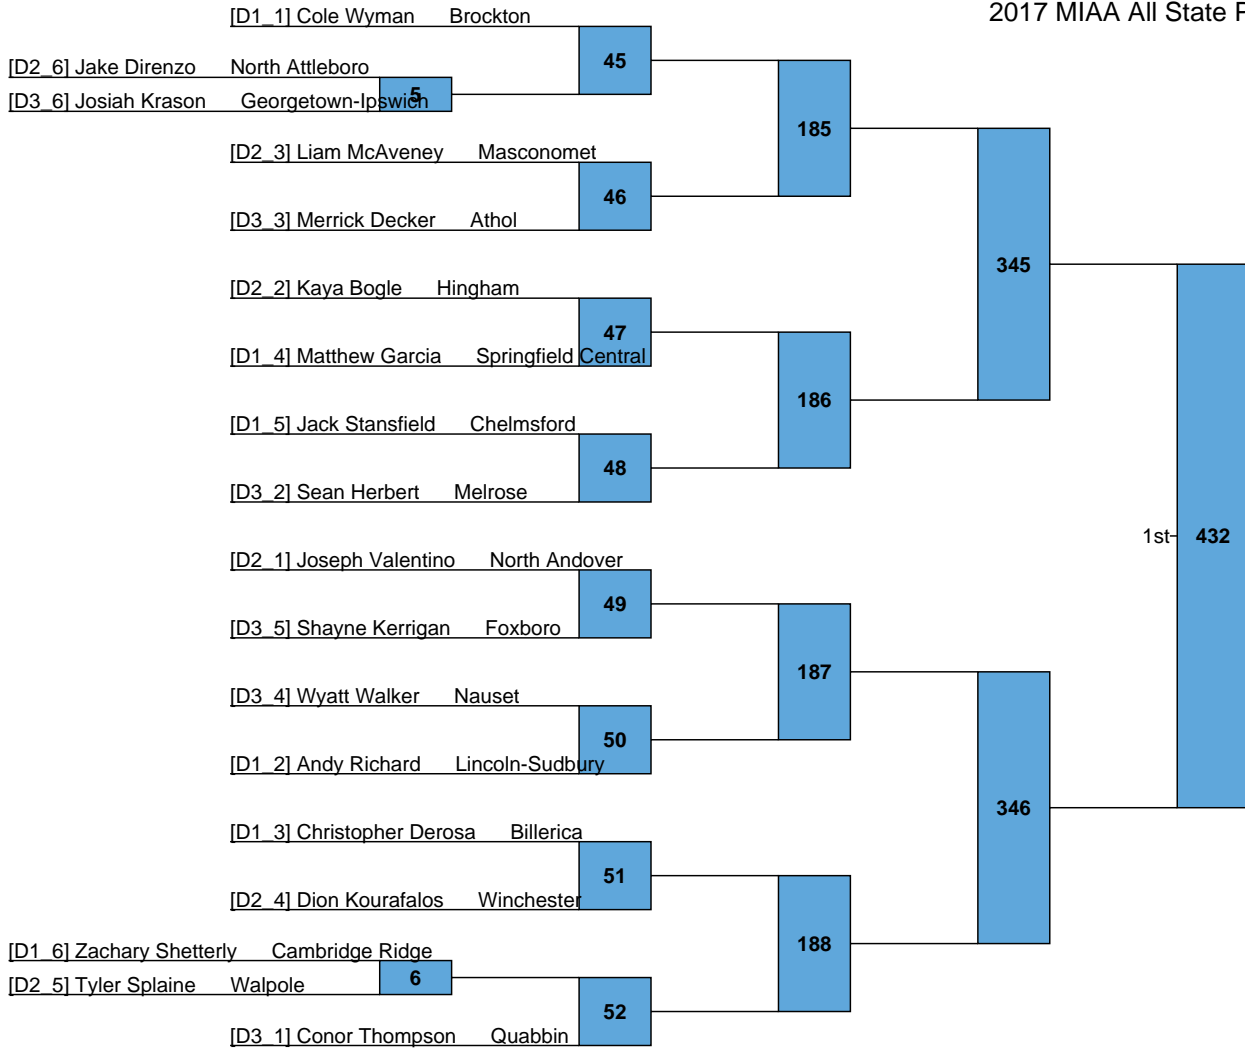

L395 — 426 — 5th
L396

L343 — 427 — 7th
L344

2017 MIAA All State Preliminary Brackets

High School

120

L399 - 434 (5th)
L400 - 434 (5th)

L351 - 435 (7th)
L352 - 435 (7th)

L403
L404 442 5th