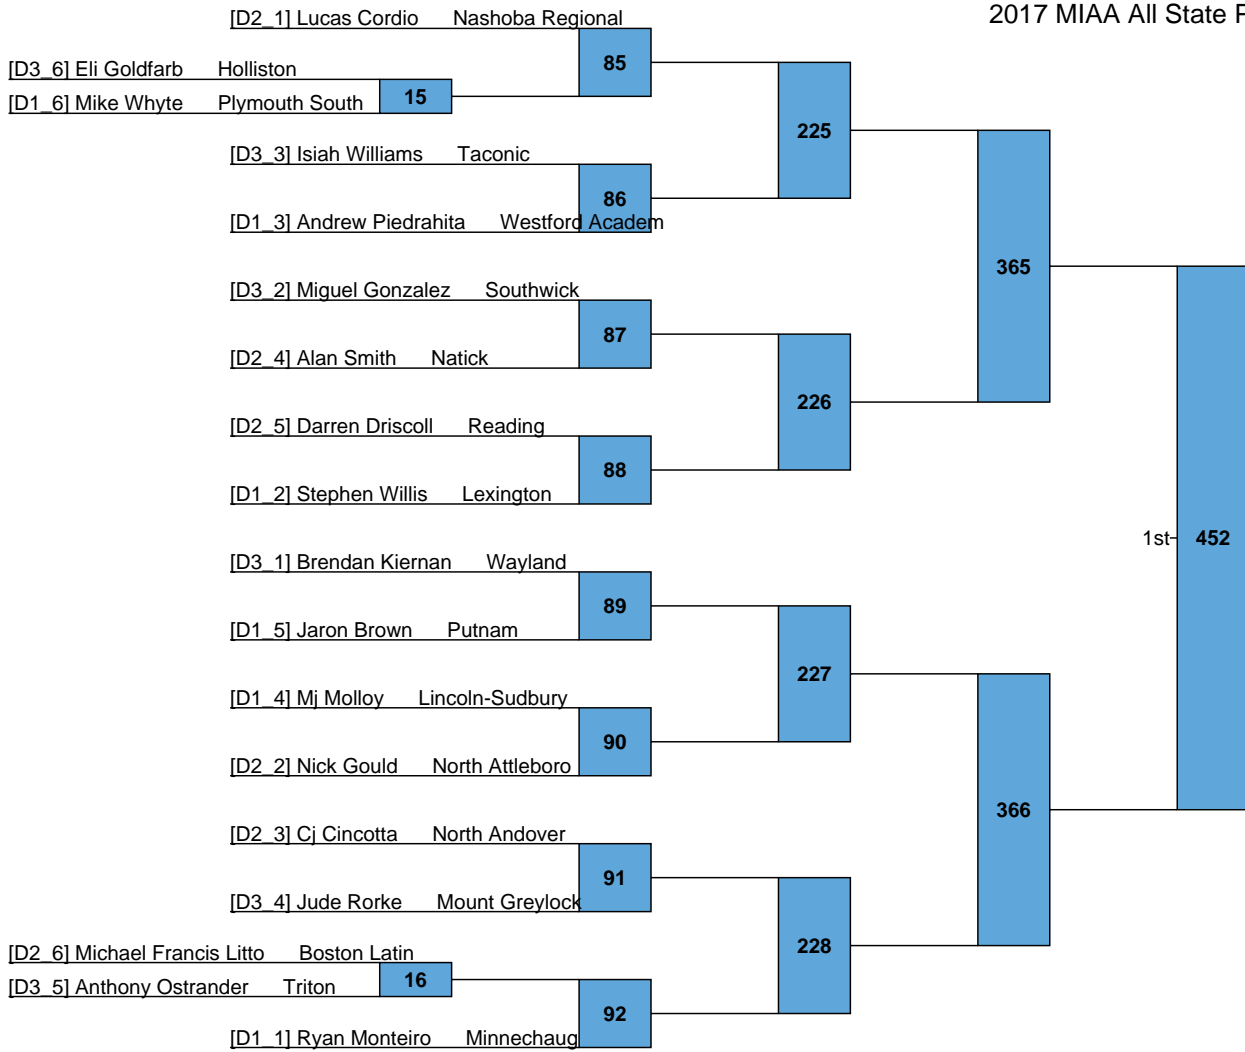

2017 MIAA All State Preliminary Brackets

High School

152

L407
L408 450 5th

L367
L368 451 7th