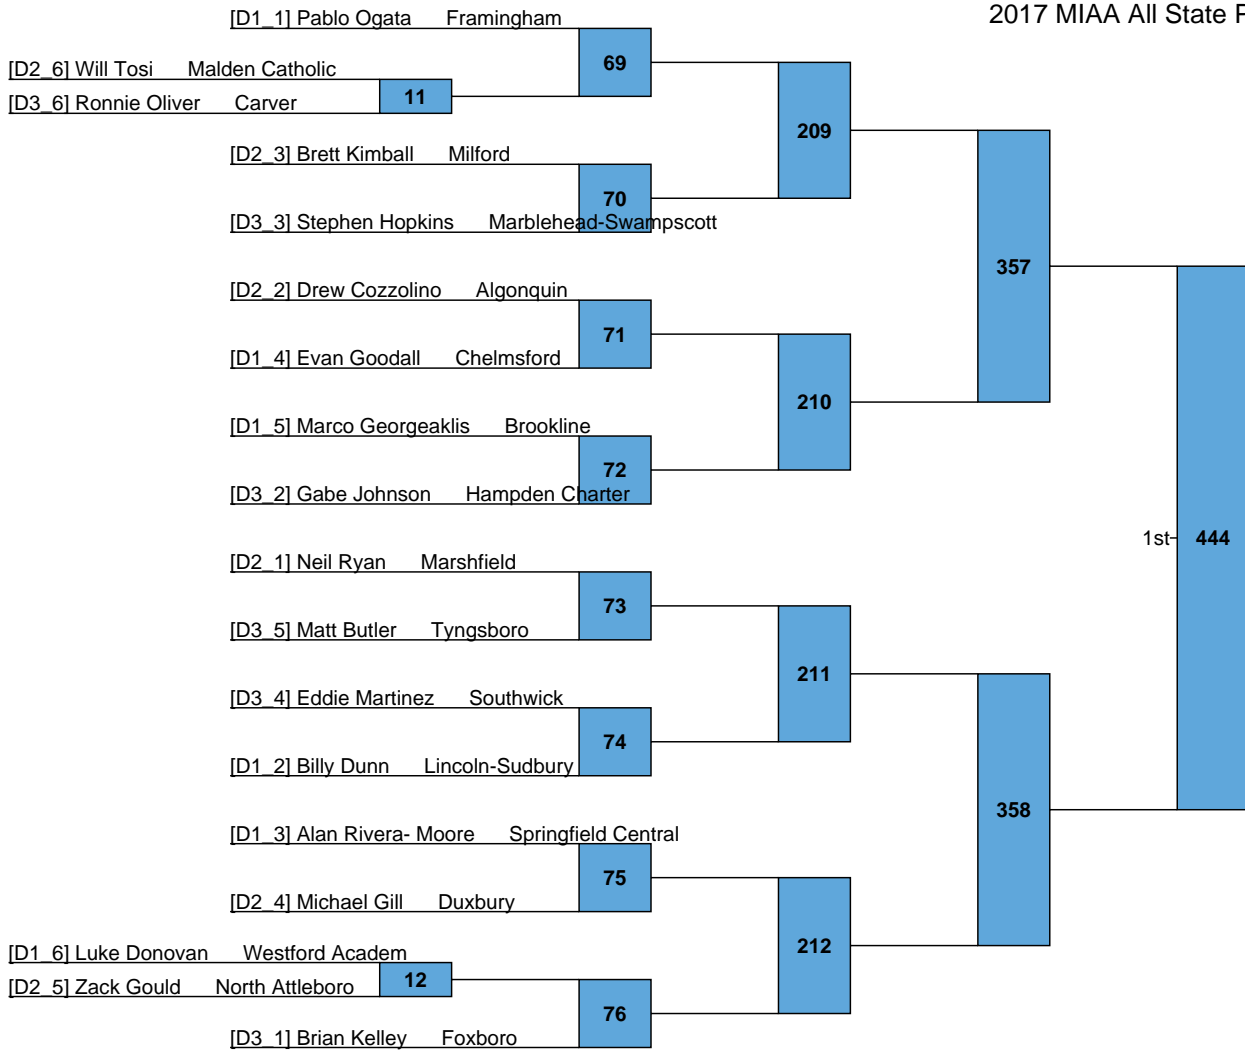

L395 — 426 — 5th
L396

L343 — 427 — 7th
L344

2017 MIAA All State Preliminary Brackets

High School

120

L399 - 434 (5th)
L400 - 434 (5th)

L351 - 435 (7th)
L352 - 435 (7th)

L403
L404 442 5th