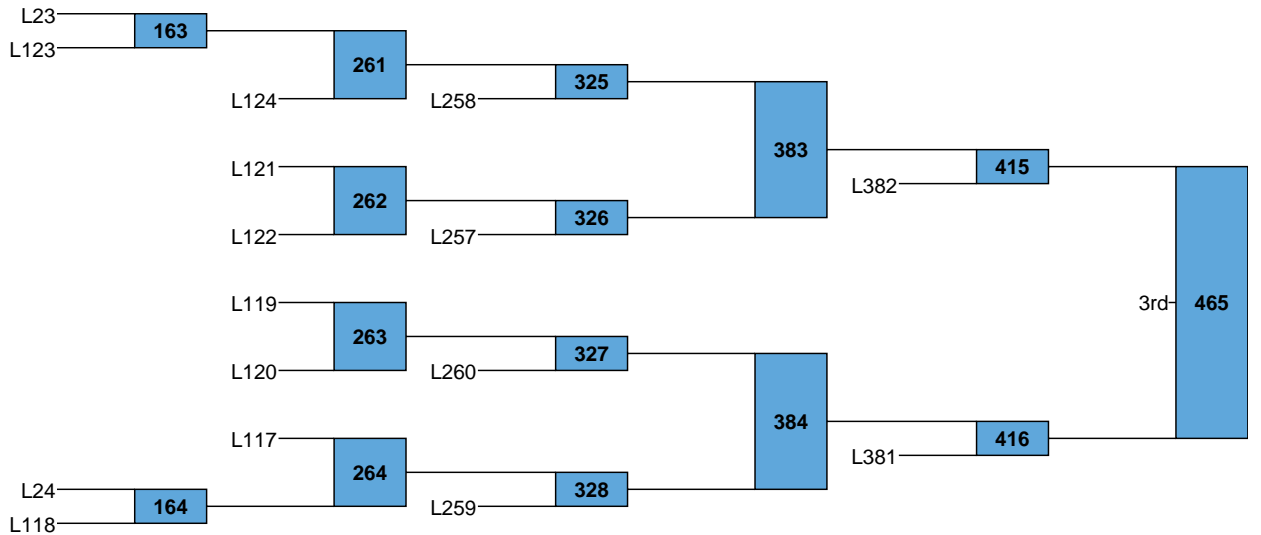

L405

L406

5th

L363

L364

7th

2017 MIAA All State Preliminary Brackets

High School

152

L407
L408 450 5th

L367
L368 451 7th

L409
 L410 454 5th

L371
 L372 455 7th

2017 MIAA All State Preliminary Brackets

High School

170

L411
L412 458 5th

L375
L376 459 7th

L413 462 5th
L414

L379 463 7th
L380

L415 466 5th
L416 466 5th

L383 467 7th
L384 467 7th

L417 - 470 - 5th
L418 - 470 - 5th

L387 - 471 - 7th
L388 - 471 - 7th