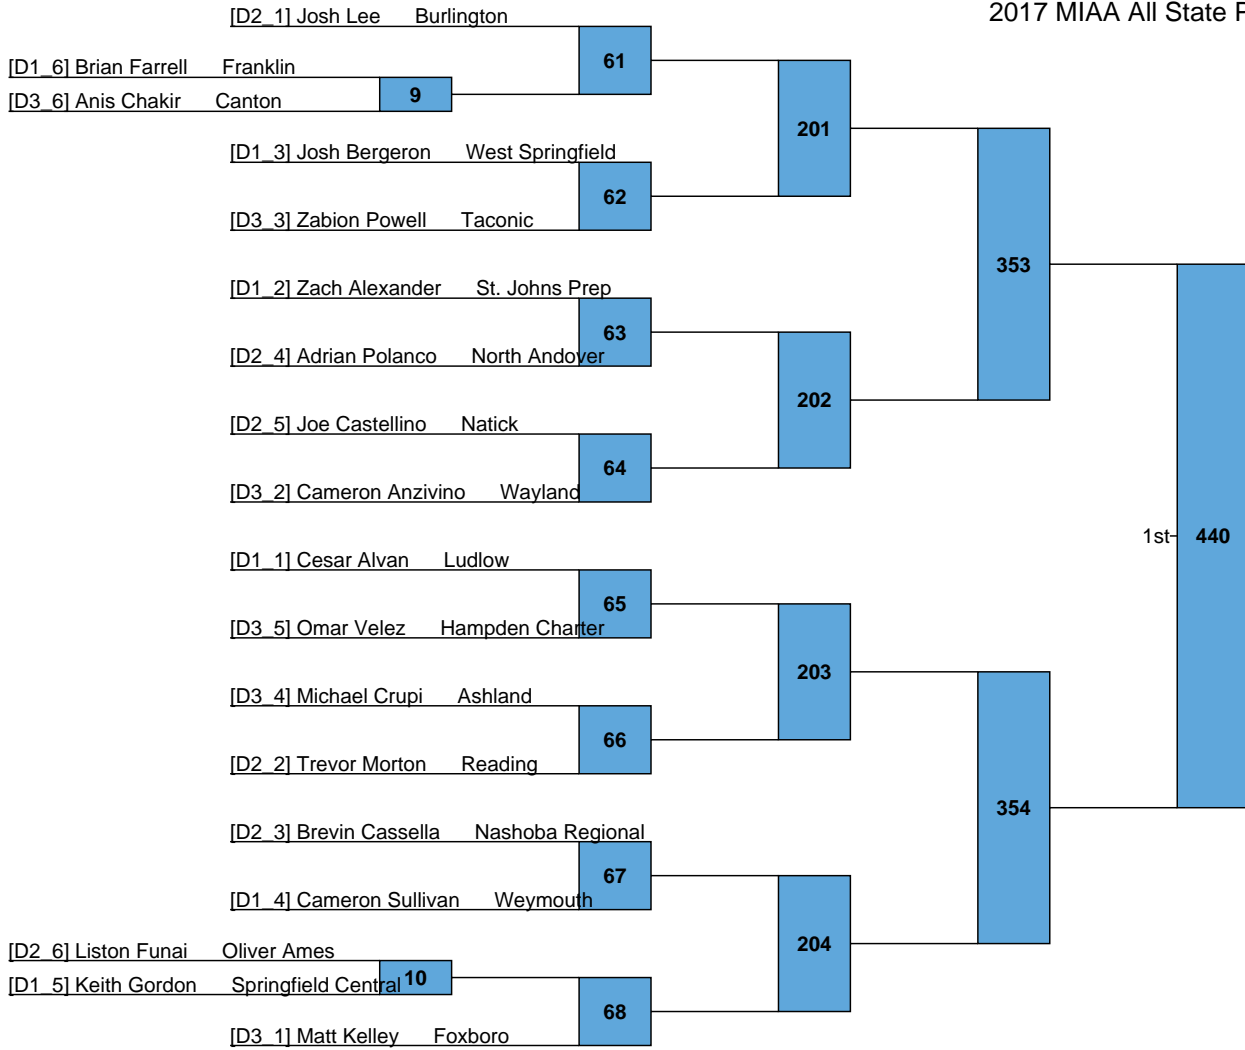

L395 — 426 — 5th
L396

L343 — 427 — 7th
L344

2017 MIAA All State Preliminary Brackets

High School

120

L399 - 434 (5th)
L400 - 434 (5th)

L351 - 435 (7th)
L352 - 435 (7th)

L403
L404 442 5th