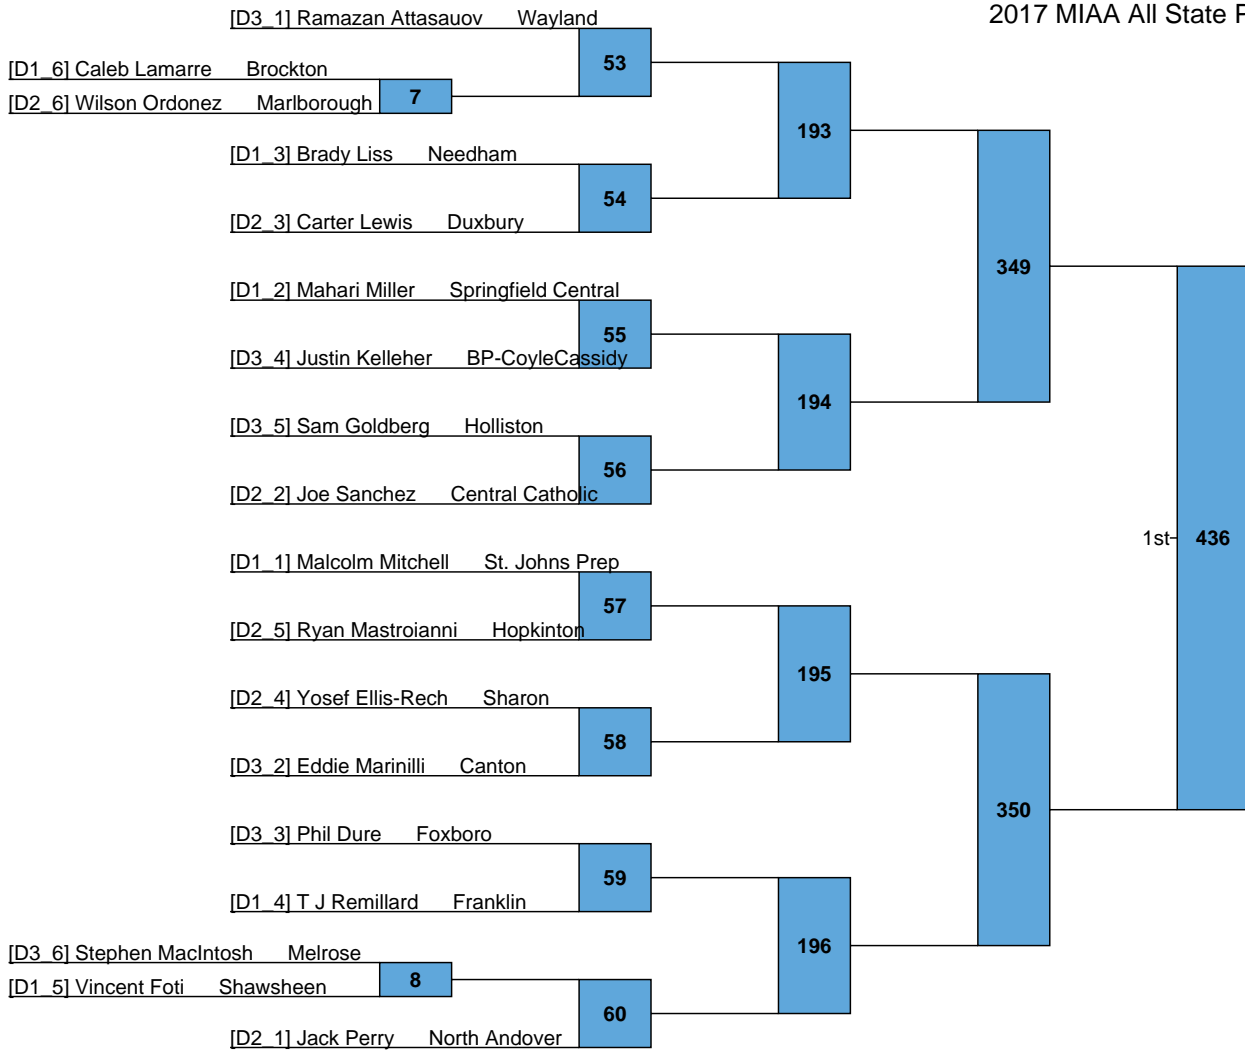

L395 — 426 — 5th
L396

L343 — 427 — 7th
L344

2017 MIAA All State Preliminary Brackets

High School

120

L399 - 434 (5th)
L400 - 434 (5th)

L351 - 435 (7th)
L352 - 435 (7th)

L403
L404 442 5th