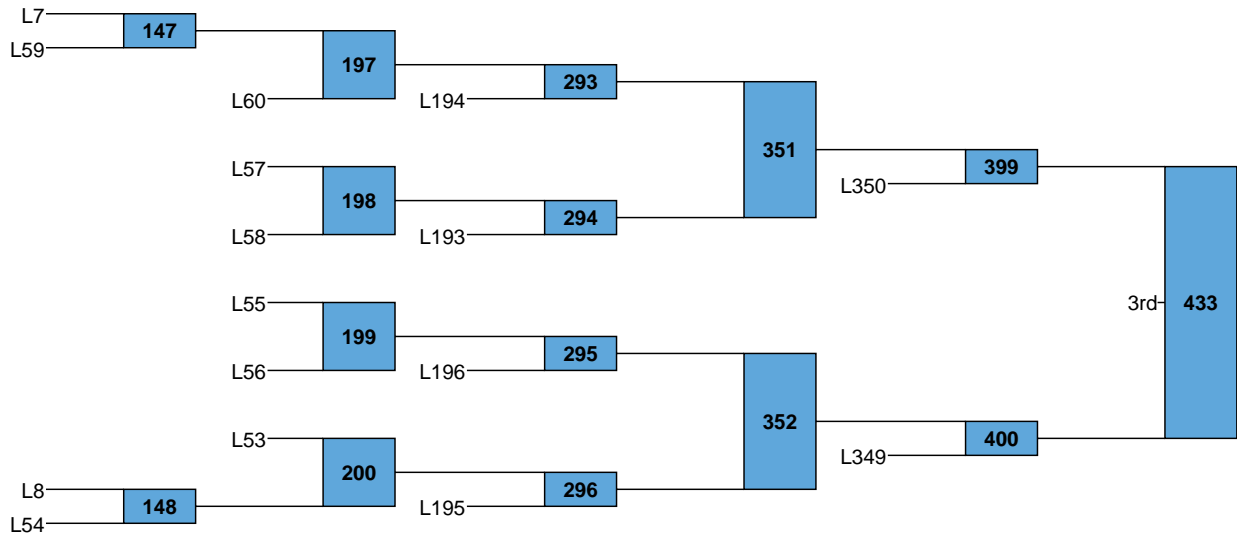

L395 — 426 — 5th
L396

L343 — 427 — 7th
L344

2017 MIAA All State Preliminary Brackets

High School

120

L399 - 434 (5th)
L400 - 434 (5th)

L351 - 435 (7th)
L352 - 435 (7th)

L403
L404 442 5th