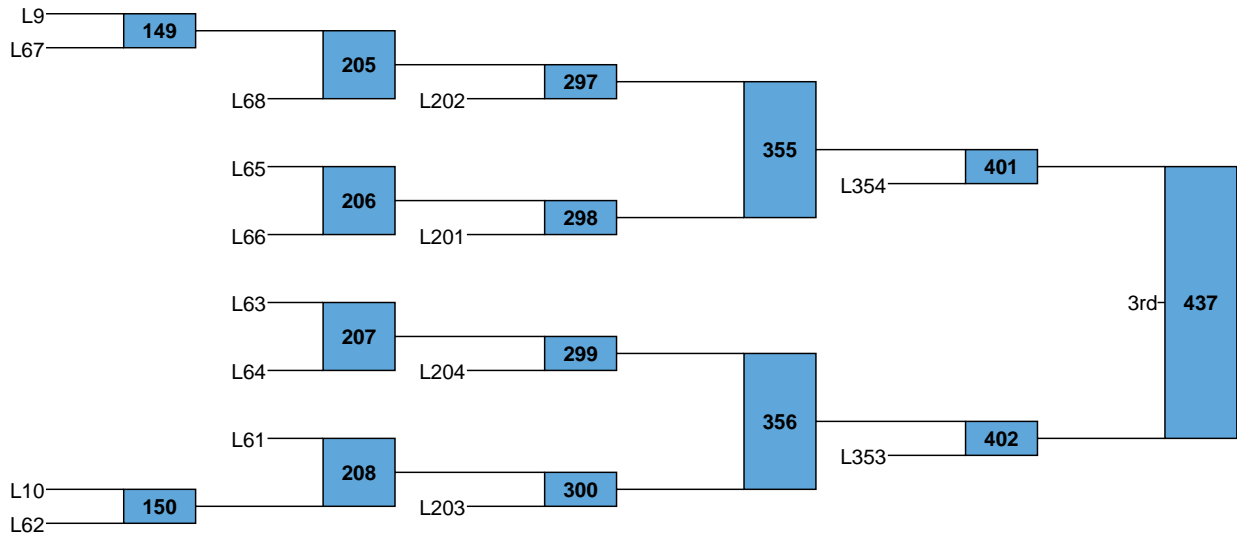

L395 — 426 — 5th
L396

L343 — 427 — 7th
L344

2017 MIAA All State Preliminary Brackets

High School

120

L399 - 434 (5th)
L400 - 434 (5th)

L351 - 435 (7th)
L352 - 435 (7th)

L403
L404 442 5th